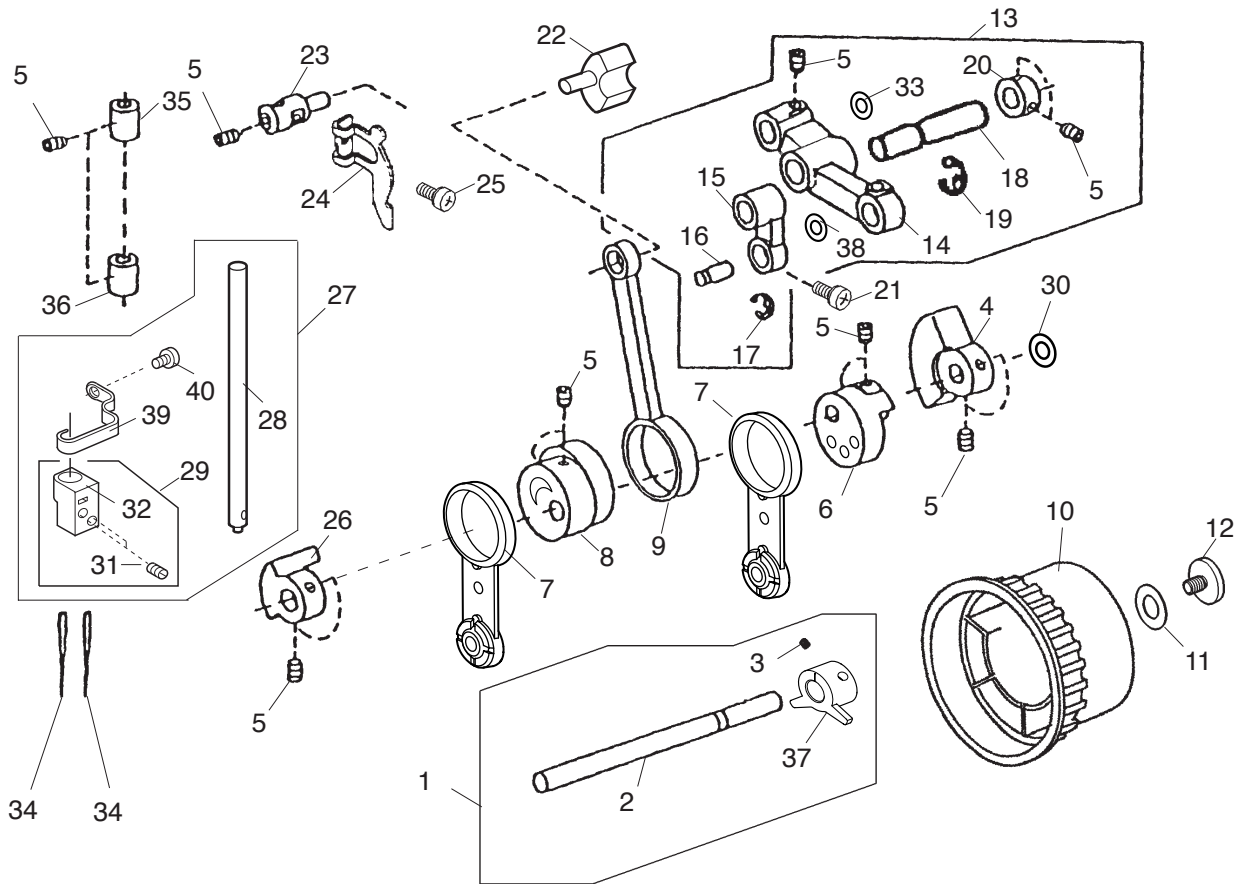

PARTS LIST

PARTS LIST

No.	Part No.	Part Name	Remark
1	792619015	Main shaft unit	
2	789001007	Main shaft	
3	000111304	H. socket screw 5x5	
4	787176008	Balance weight (right)	
5	000111201	H. socket screw 4x4	
6	787004107	Upper looper cam	
7	792951001	Looper cam ring	
8	793121007	Needle bar cam	
9	793120006	Needle bar crank rod	
10	793102002	Handwheel	
11	556047007	Washer	
12	618070004	Screw	
13	789612007	Needle bar crank unit	
14	789104001	Needle bar crank	
15	789007003	Needle bar link	
16	784022009	Link pin	
17	000001609	Snap ring E-5	
18	789008004	Needle bar crank shaft	
19	000002909	Snap ring E-7	
20	624245001	Ring	
21	000101703	Setscrew 4x12	
22	793606001	Needle bar balancer pin	
23	784024012	Needle bar stud	
24	788004007	Take-up lever	
25	000078320	Setscrew 3x6	
26	792037002	Balance weight (left)	
27	792601209	Needle bar unit	
28	792001100	Needle bar	
29	792501002	Needle clamp unit	
30	000038605	Washer	
31	888264000	Needle clamp screw	
32	792002008	Needle clamp	
33	000038502	Washer	
34	784157015	Needle HAx1 SP-14	
35	784027004	Needle bar upper bushing	
36	784028005	Needle bar lower bushing	
37	792041021	Balance ring	
38	000039905	Washer	
39	792003009	Needle bar thread guide	
40	000078320	Setscrew 3x6