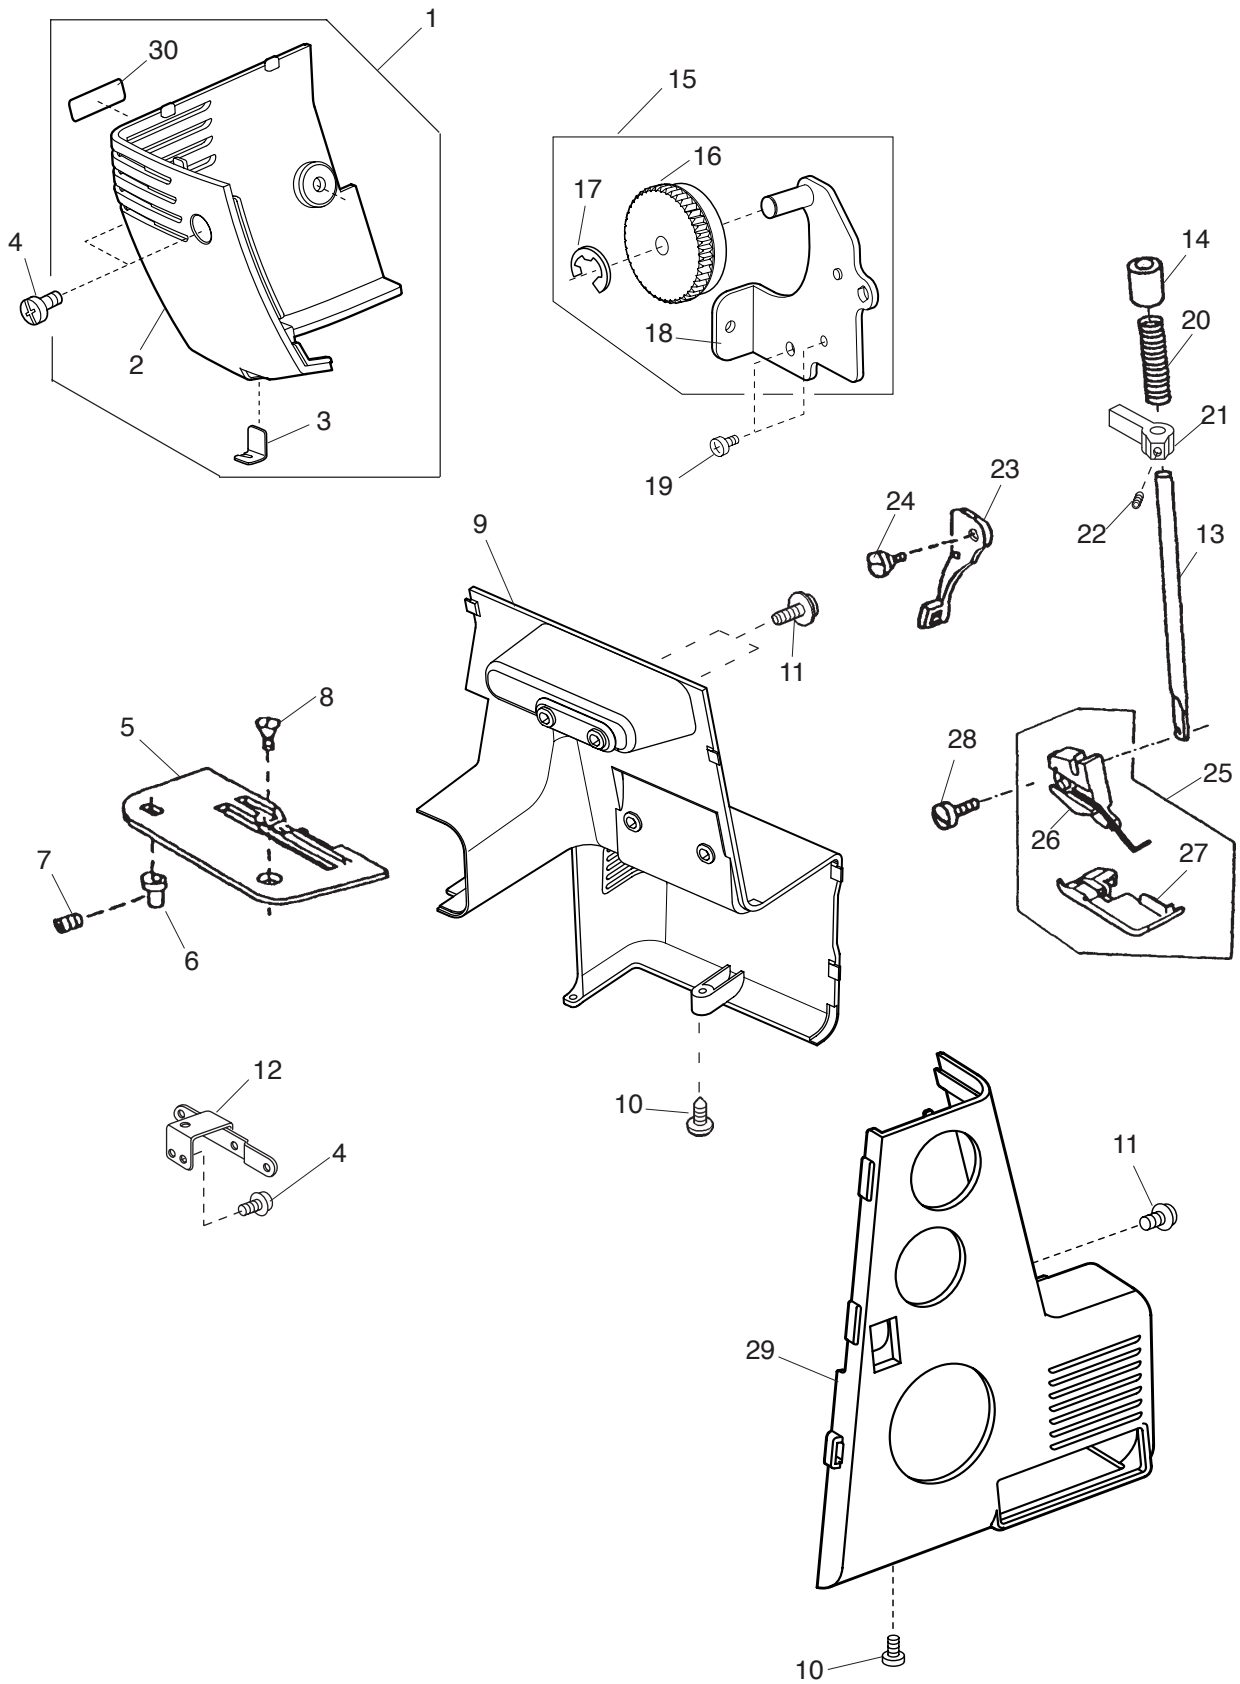

PARTS LIST

PARTS LIST

No.	Part No.	Part Name	Remark
1	798612005	Face plate unit	
	798612108	Face plate unit (Canada)	
2	798046002	Face plate	
3	840602006	Thread cutter unit	
4	000081016	Setscrew 4x8	
5	788601000	Needle plate unit	
6	789100007	Eccentric pin	
7	000111902	H. socket screw 3x4	
8	681009101	Plain screw	
9	798031107	Back cover set plate	
10	000198305	Setscrew 4x10 (B)	
11	000115618	TP screw 4x8	
12	787294003	Back cover set plate	
13	787019105	Presser bar	
14	777002001	Bushing	
15	798620006	Pressure adjusting dial base plate unit	
16	798010100	Dial	
17	000001609	Snap ring E-5	
18	798011008	Pressure adjusting dial base plate	
19	000101404	Setscrew 4x6	
20	787020006	Presser bar spring	
21	789117007	Presser bar bracket	
22	000111304	H. socket screw 5x5	
23	650032015	Presser lifter	
24	810431009	Hinge screw	
25	788501009	Presser foot unit	
26	787541008	Foot holder unit	
27	788502000	Presser foot (lower) unit	
28	660106001	Setscrew	
29	798038207	Belt cover	
30	100517008	Sticker (Canada)