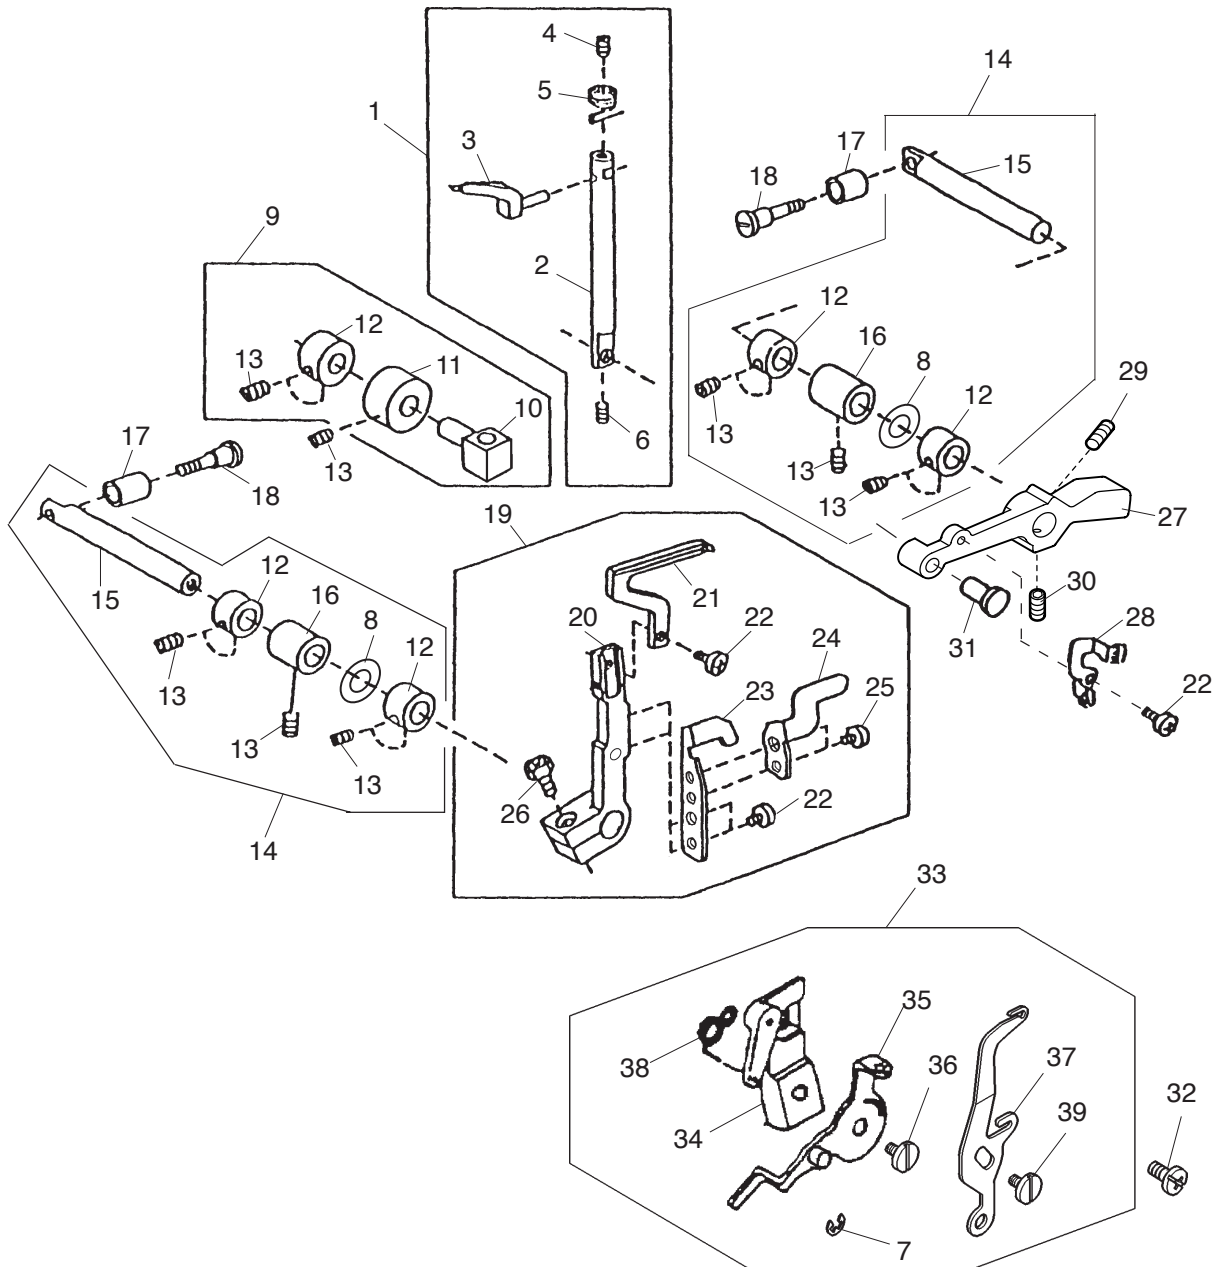

PARTS LIST

PARTS LIST

No.	Part No.	Part Name	Remark
1	792629007	Upper looper shaft unit	
2	797111005	Upper looper shaft	
3	792055006	Upper looper	
4	000112501	H. socket screw 4x4	
5	784077009	U. looper thread guide	
6	000177205	H. socket screw 3x6	
7	000002105	Snap ring E-3	
8	000038502	Washer	
9	792614009	U. looper shaft guide unit	
10	792038003	U. looper shaft guide	
11	792039004	Bushing	
12	792048006	Ring	
13	000111201	H. socket screw 4x4	
14	792630001	U. looper crank shaft unit	
15	787105006	U. looper crank shaft	
16	787104005	Bushing	
17	787107101	Crank spacer	
18	787108009	Crank setscrew	
19	792628017	Lower looper unit	
20	785024107	L. looper base (2)	
21	792056007	Lower looper	
22	000078320	Setscrew 3x6	
23	788042007	Rear needle guard	
24	790008008	Front needle guard	
25	000099006	H. socket screw 3x4	
26	000138008	H. socket screw 4x16	
27	793110003	U. looper waving arm	
28	788038309	Looper thread guide (L2)	
29	000111304	H. socket screw 5x5	
30	000110107	H. socket screw 5x5	
31	789116006	Upper looper pin	
32	000101415	Setscrew 4x6	
33	790605104	Thread guide supporter unit	
34	790009009	Lower looper	
35	790010209	Looper thread guide (2)	
36	788047002	Hinge screw (1)	
37	790011200	Looper thread guide (3)	
38	790012005	Lower looper spring	
39	788048003	Hinge screw (2)