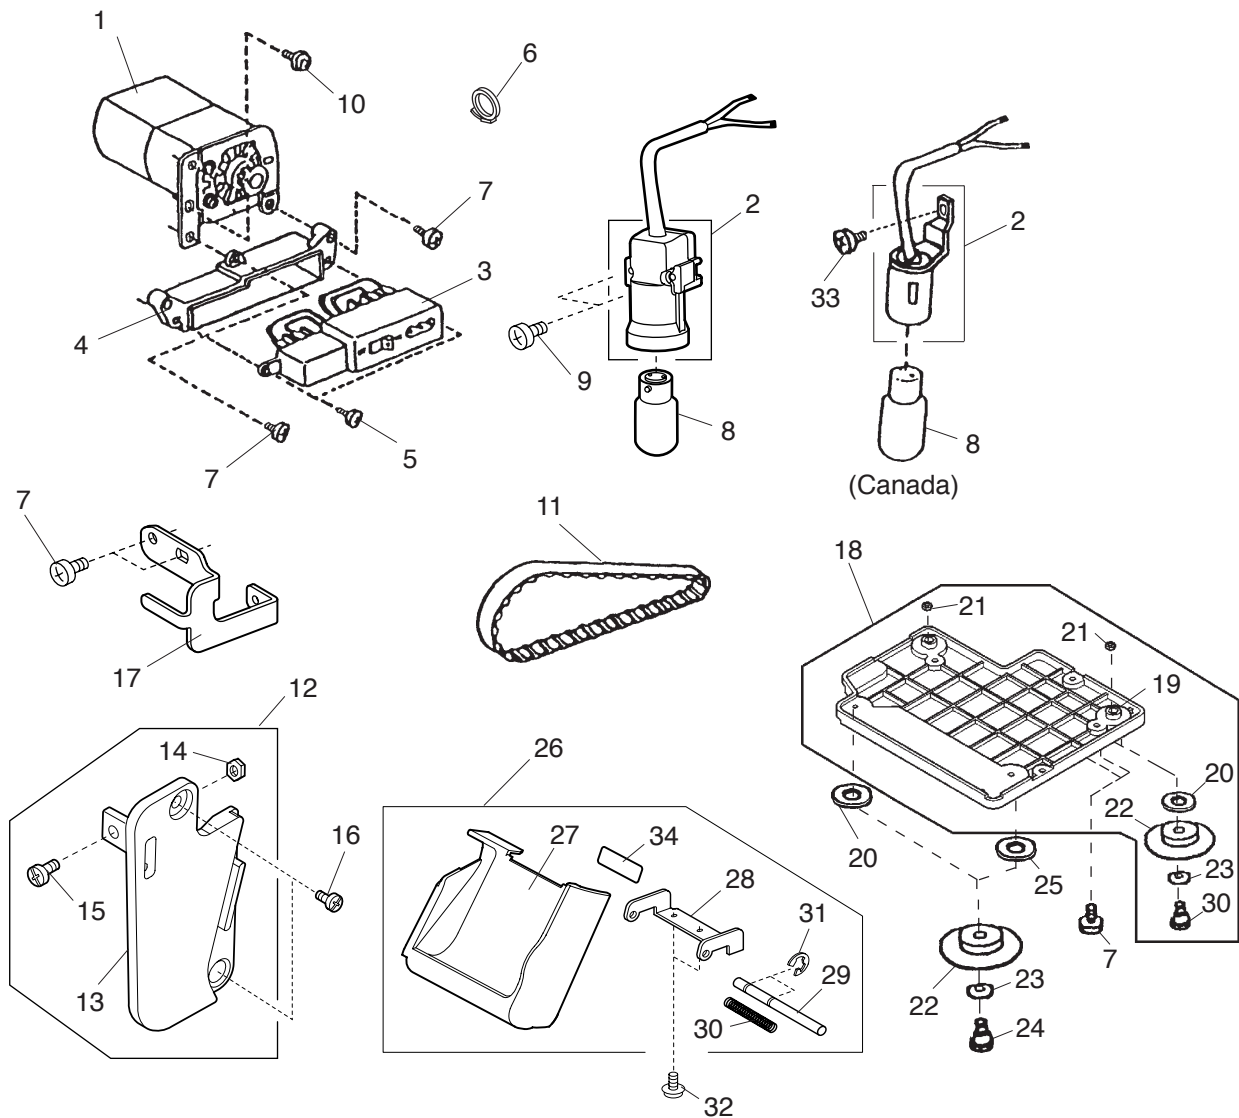

PARTS LIST

PARTS LIST

No.	Part No.	Part Name	Remark
1	792618405	Motor unit	
	792617208	Motor unit (Canada)	
2	655681445	Lamp socket com. unit	
	787633307	Lamp socket com. unit (Canada)	
3	777502109	Plug con. rec. unit	
	777504101	Plug con. rec. unit (Canada)	
4	784128028	Plug. con. receptacle cover	
5	000121905	Setscrew 4x12 (B)	
6	000053008	Cord binder	
7	000081005	Setscrew 4x8	
8	000009009	Lamp 240V 15W BA15D	
	000009803	Lamp 120V 15W	
9	000120214	Setscrew 3x8 (B)	
10	000115504	TP screw 5x10	
11	793125001	Timing belt	
12	798613006	Looper cover guide unit	
13	798034007	Looper cover guide	
14	000062402	Nut	
15	000103510	Setscrew 4x10	
16	000078320	Setscrew 3x6	
17	798035008	Side cover set plate	
18	789610049	Base plate unit	
19	789034009	Base plate	
20	787204006	Washer (2)	
21	000061205	Nut	
22	784135006	Rubber cushion	
23	000070300	Washer	
24	784169009	Hinge screw	
25	785260004	Washer	
26	798611004	Looper cover unit	
	798611200	Looper cover unit (Canada)	
27	798032201	Looper cover	
28	793009008	Looper cover supporter	
29	792027009	Looper cover shaft	
30	792028000	Looper cover spring	
31	000002105	Snap ring E-3	
32	000115216	TP screw 4x6	
33	000101404	Setscrew 4x6	
34	100045000	Sticker (Canada)