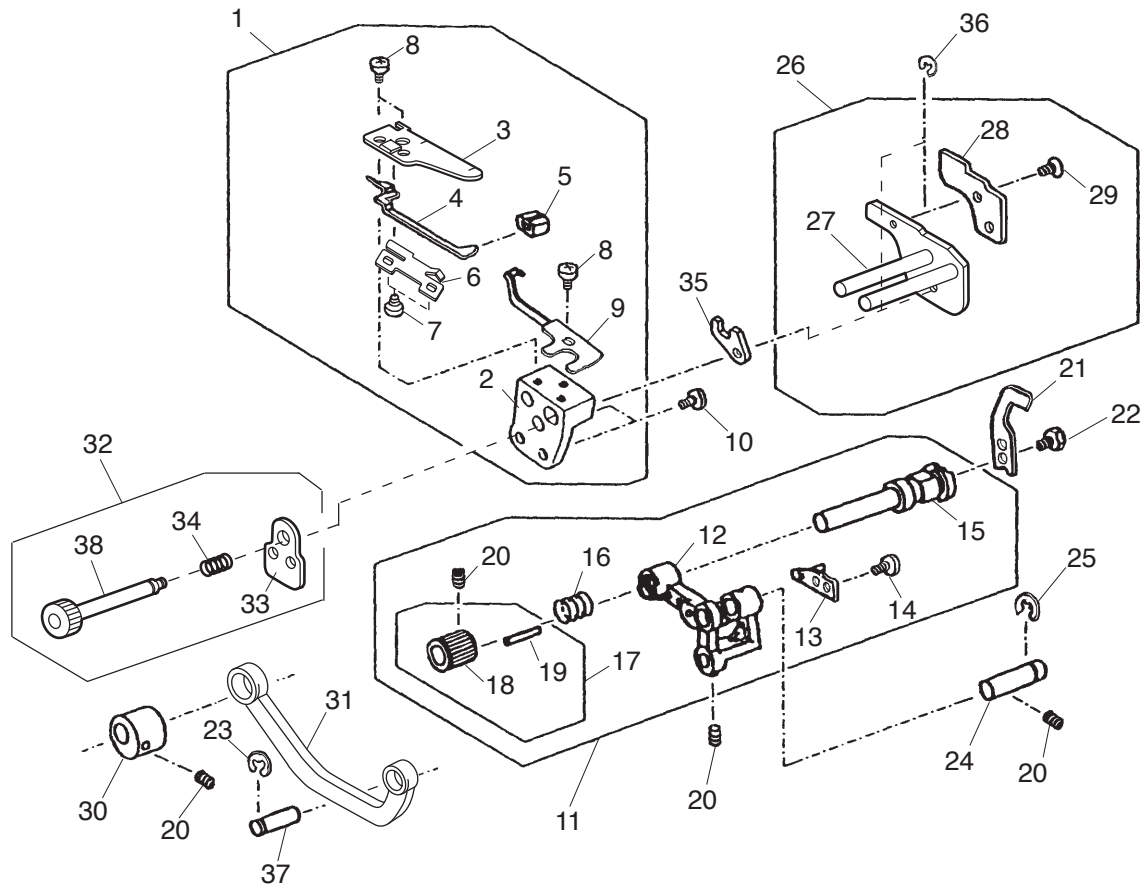

PARTS LIST

PARTS LIST

No.	Part No.	Part Name	Remark
1	792613008	Chaining finger bracket unit	
2	788015001	Chaining finger bracket	
3	789106003	Chaining finger set plate	
4	788017003	Chaining finger	
5	787041003	Needle plate setting knob	
6	788018004	Chaining finger spring	
7	000074603	Setscrew 2x4	
8	000078320	Setscrew 3x6	
9	788019005	Fixed needle guard	
10	000081005	Setscrew 4x8	
11	788602001	Upper knife drive arm unit	
12	788097007	Upper knife drive arm	
13	784041004	Upper knife guide	
14	810220003	Setscrew 4x6.5	
15	788009002	Upper knife supporter	
16	784043006	Spring	
17	784607004	Upper knife knob unit	
18	784044007	Upper knife knob	
19	000003601	Spring pin 2x14	
20	000111201	H. socket screw 4x4	
21	788127007	Upper knife	
22	624303008	H. bolt 4x6	
23	000001609	Snap ring E-5	
24	787022008	Pin	
25	000002909	Snap ring E-7	
26	792603005	Lower knife set plate unit	
27	792005001	Lower knife set plate	
28	788013009	Lower knife	
29	000102221	Setscrew 4x6	
30	788008001	Upper knife drive cam	
31	789009005	Upper knife connecting rod	
32	792622000	Lower knife guide shaft unit	
33	787046008	Guide plate	
34	787048000	Spring	
35	788021000	Nut	
36	000001207	Snap ring E-2.5	
37	787012005	Pin	
38	792007003	Lower knife guide shaft