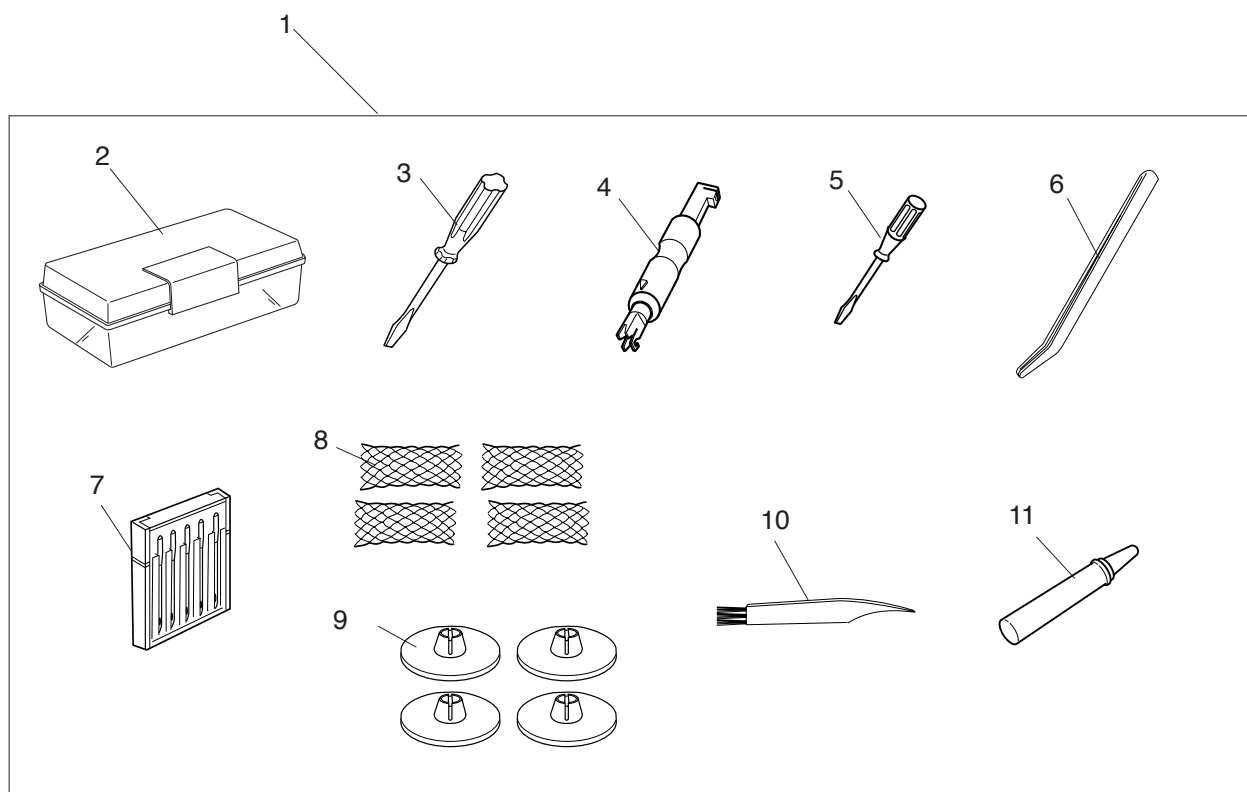

PARTS LIST

PARTS LIST

No.	Part No.	Part Name	Remark
1	798870014	Accessory unit	
2	366401400	Accessory box	
3	784810002	Screwdriver (large)	
4	202024002	Needle threader	
5	792030005	Screwdriver (small)	
6	624801001	Tweezes	
7	784860100	Needle set	
8	624806006	Net	
9	822020503	Spool cap	
10	802424004	Lint brush	
11	741814003	Oil	
12	C-2060	Foot control (CEE)	
	C-1028	Foot control (USA, Canada)	
13	798800208	Instruction book (English)	
	798800046	Instruction book (Spanish)	
	798800219	Instruction book (En, Fr, Ge)	
14	785808103	Cover