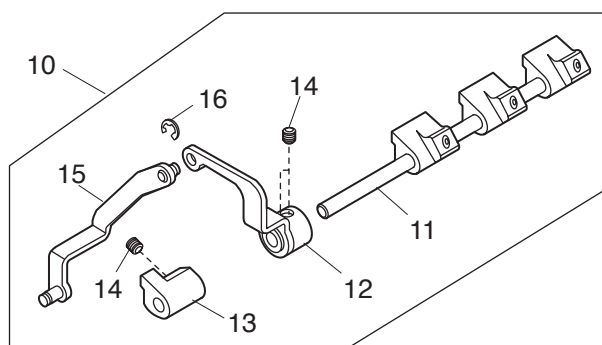

PARTS LIST

MODEL: 664

PARTS LIST

PARTS LIST

No.	Part No.	Part Name	Remark
1	798623009	Front cover unit	
2	798024200	Panel	
3	798023014	Front cover	
4	788059007	Take-up lever cover	
5	788060001	Needle thread guide (R)	
6	000070506	Washer	
7	788115002	Needle thread guide (L)	
8	798044000	Needle thread guide	
9	000149301	Setscrew 3x8 (B)	
10	798045001	Sticker	
11	000120203	Setscrew 3x8 (B)	
12	888261007	Sticker	
13	787132002	Looper thread guide	
14	787131001	U. looper thread guide	
15	000081005	Setscrew 4x8	
16	797049002	Sponge	
17	000115216	TP screw 4x6	
18	798608008	Top cover unit	
19	798041007	Top cover	
20	797047000	Upper thread guide	
21	797048001	Upper thread guide plate	
22	000115618	TP screw 4x8	
23	000161206	Setscrew 3x10	

PARTS LIST

PARTS LIST

No.	Part No.	Part Name	Remark
1	798617000	Thread tension set plate unit	
2	788049107	Tread tension set plate	
3	788503090	Left Needle thread tension unit	
4	788504080	Right Needle thread tension unit	
5	788505081	Upper looper thread tension unit	
6	788506082	Lower looper thread tension unit	
7	000101404	Setscrew 4x6	
8	798009003	Regulator lever	
9	000001609	Snap ring E-5	
10	793611009	Thread tension release shaft unit	
11	793127003	Tread tension release shaft	
12	788055003	Thread tension release lever	
13	788056004	Cam ring	
14	000111201	H. socket screw 4x4	
15	788089006	Thread tension release link	
16	000002105	Snap ring E-3	
17	798626002	Dial set plate unit	
18	798012009	Dial base	
19	798015002	Dial set plate	
20	000103808	Setscrew 3x5	
21	000217909	Setscrew 4x8	