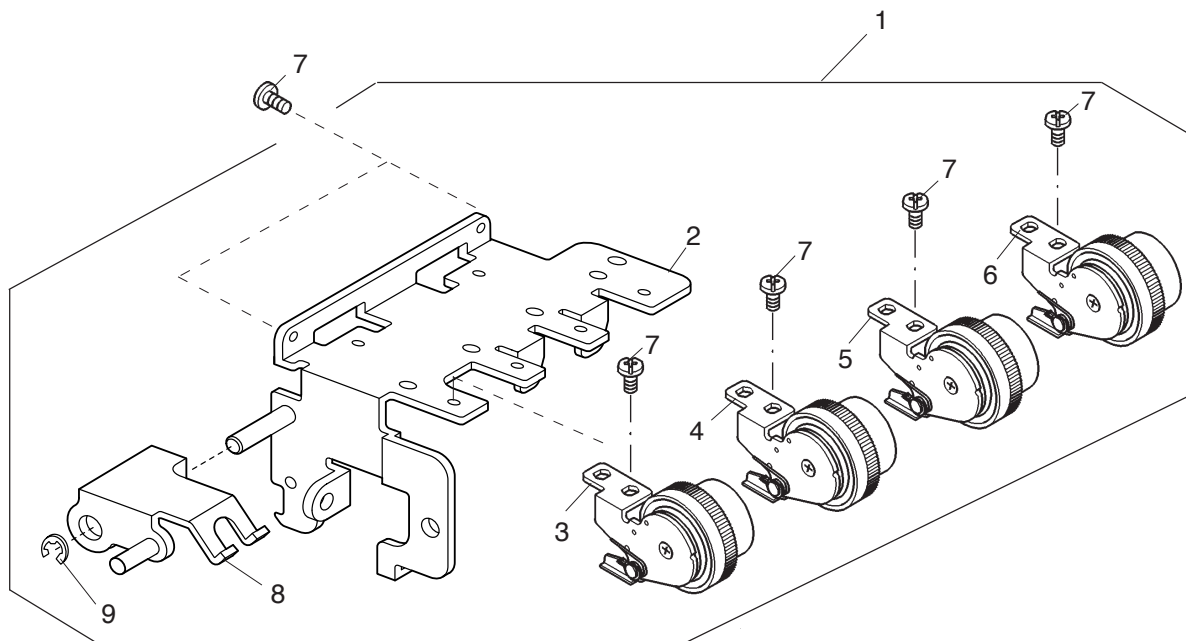

PARTS LIST

MODEL: 664

PARTS LIST

PARTS LIST

No.	Part No.	Part Name	Remark
1	798623009	Front cover unit	
2	798024200	Panel	
3	798023014	Front cover	
4	788059007	Take-up lever cover	
5	788060001	Needle thread guide (R)	
6	000070506	Washer	
7	788115002	Needle thread guide (L)	
8	798044000	Needle thread guide	
9	000149301	Setscrew 3x8 (B)	
10	798045001	Sticker	
11	000120203	Setscrew 3x8 (B)	
12	888261007	Sticker	
13	787132002	Looper thread guide	
14	787131001	U. looper thread guide	
15	000081005	Setscrew 4x8	
16	797049002	Sponge	
17	000115216	TP screw 4x6	
18	798608008	Top cover unit	
19	798041007	Top cover	
20	797047000	Upper thread guide	
21	797048001	Upper thread guide plate	
22	000115618	TP screw 4x8	
23	000161206	Setscrew 3x10	

PARTS LIST

PARTS LIST

No.	Part No.	Part Name	Remark
1	798617000	Thread tension set plate unit	
2	788049107	Tread tension set plate	
3	788503090	Left Needle thread tension unit	
4	788504080	Right Needle thread tension unit	
5	788505081	Upper looper thread tension unit	
6	788506082	Lower looper thread tension unit	
7	000101404	Setscrew 4x6	
8	798009003	Regulator lever	
9	000001609	Snap ring E-5	
10	793611009	Thread tension release shaft unit	
11	793127003	Tread tension release shaft	
12	788055003	Thread tension release lever	
13	788056004	Cam ring	
14	000111201	H. socket screw 4x4	
15	788089006	Thread tension release link	
16	000002105	Snap ring E-3	
17	798626002	Dial set plate unit	
18	798012009	Dial base	
19	798015002	Dial set plate	
20	000103808	Setscrew 3x5	
21	000217909	Setscrew 4x8	