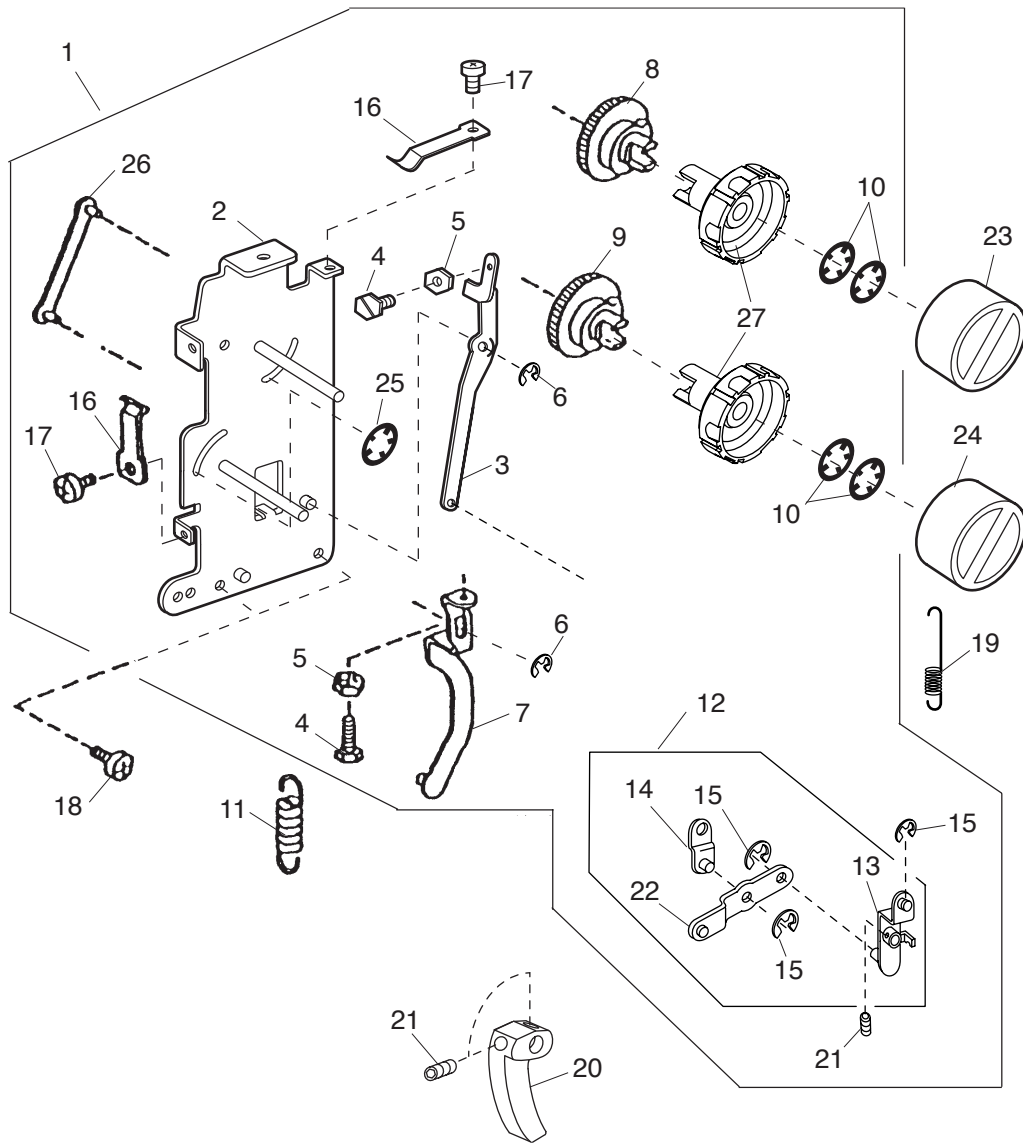

PARTS LIST

PARTS LIST

No.	Part No.	Part Name	Remark
1	798603003	Feed adjuster unit	
2	798019006	Set plate	
3	792013002	Feed rod	
4	785224006	Adjustable screw	
5	000160102	Adjustable nut	
6	000001609	Snap ring E-5	
7	792014003	Differential rod	
8	792015004	S. length adj. cam	
9	788036008	Dif. adj. cam	
10	000013800	Snap ring CS-6	
11	787259006	Spring	
12	792605007	Main feed con. arm unit	
13	792040008	Main feed con. arm	
14	788031003	Dif. transfer arm	
15	000002105	Snap ring E-3	
16	787263003	Spring	
17	000081119	Setscrew 4x6	
18	000081005	Setscrew 4x8	
19	792011000	Spring	
20	788032004	Sub feed con. arm	
21	000111201	H. socket screw 4x4	
22	787266006	Feed con. plate	
23	798022105	S. length dial	
24	798022208	Dif. dial	
25	000014306	Snap ring CS-3	
26	788037009	Link	
27	798021001	Connecting stud