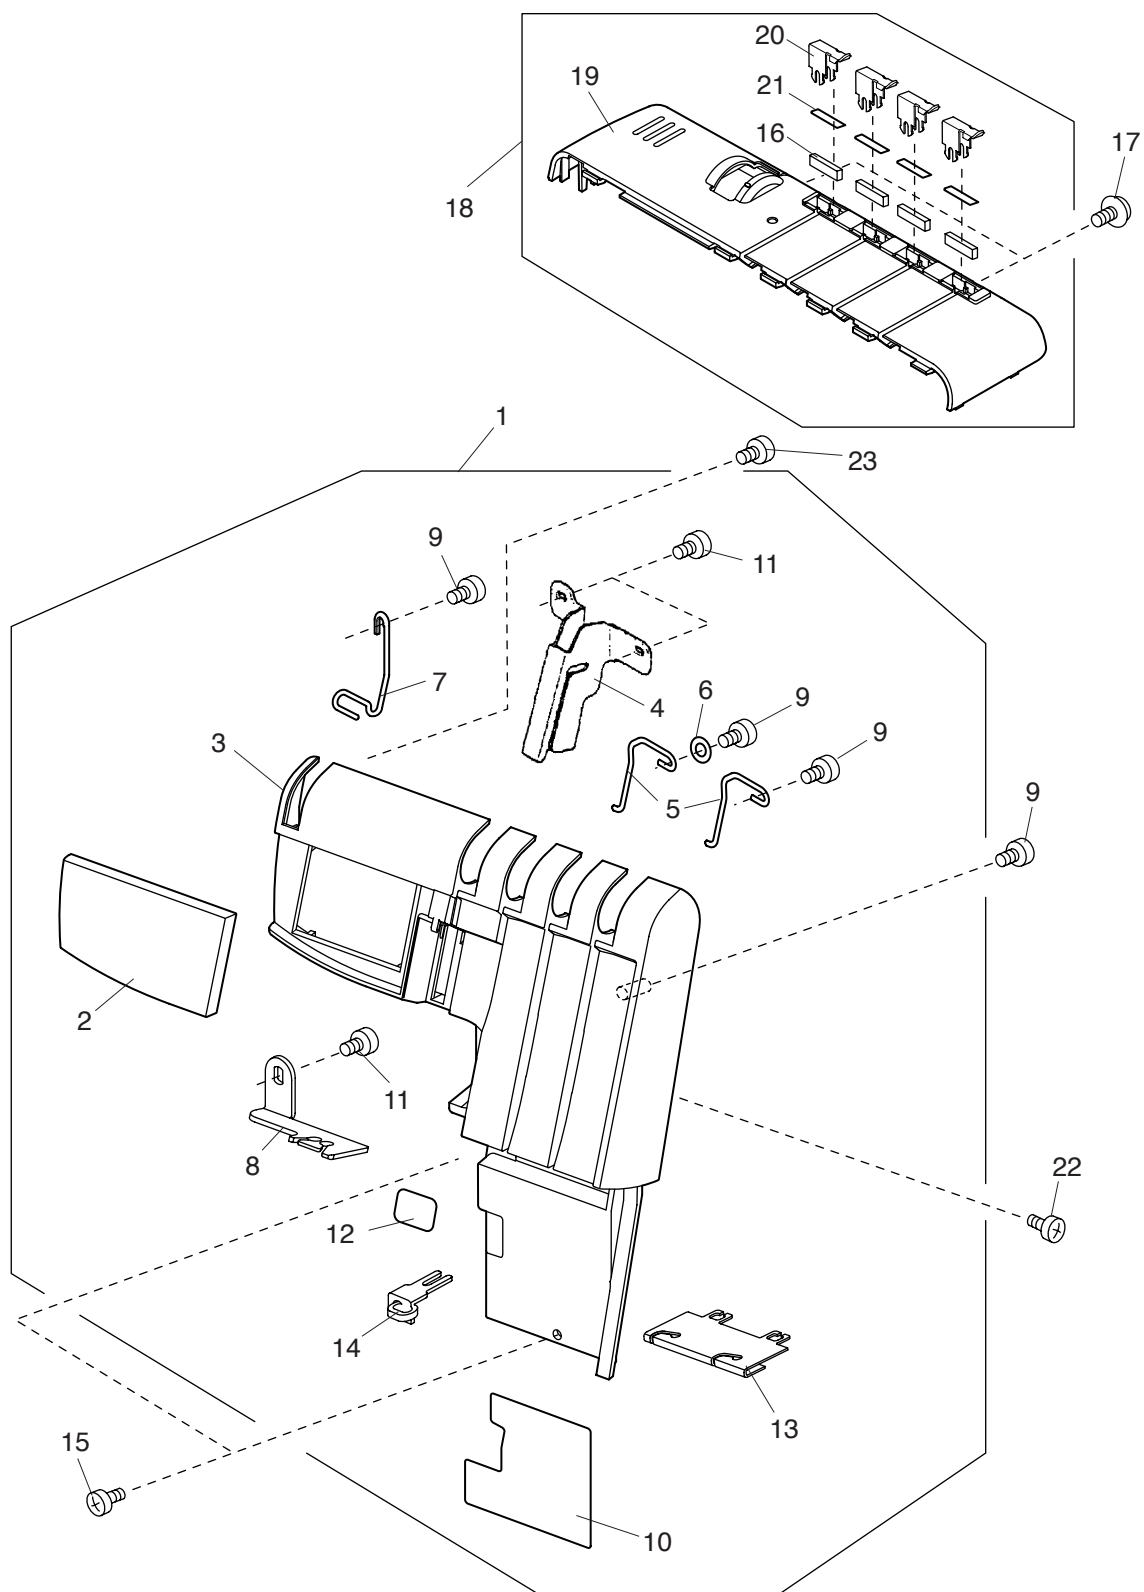

PARTS LIST

MODEL: 664

PARTS LIST

PARTS LIST

No.	Part No.	Part Name	Remark
1	798623009	Front cover unit	
2	798024200	Panel	
3	798023014	Front cover	
4	788059007	Take-up lever cover	
5	788060001	Needle thread guide (R)	
6	000070506	Washer	
7	788115002	Needle thread guide (L)	
8	798044000	Needle thread guide	
9	000149301	Setscrew 3x8 (B)	
10	798045001	Sticker	
11	000120203	Setscrew 3x8 (B)	
12	888261007	Sticker	
13	787132002	Looper thread guide	
14	787131001	U. looper thread guide	
15	000081005	Setscrew 4x8	
16	797049002	Sponge	
17	000115216	TP screw 4x6	
18	798608008	Top cover unit	
19	798041007	Top cover	
20	797047000	Upper thread guide	
21	797048001	Upper thread guide plate	
22	000115618	TP screw 4x8	
23	000161206	Setscrew 3x10	

PARTS LIST

PARTS LIST

No.	Part No.	Part Name	Remark
1	798617000	Thread tension set plate unit	
2	788049107	Tread tension set plate	
3	788503090	Left Needle thread tension unit	
4	788504080	Right Needle thread tension unit	
5	788505081	Upper looper thread tension unit	
6	788506082	Lower looper thread tension unit	
7	000101404	Setscrew 4x6	
8	798009003	Regulator lever	
9	000001609	Snap ring E-5	
10	793611009	Thread tension release shaft unit	
11	793127003	Tread tension release shaft	
12	788055003	Thread tension release lever	
13	788056004	Cam ring	
14	000111201	H. socket screw 4x4	
15	788089006	Thread tension release link	
16	000002105	Snap ring E-3	
17	798626002	Dial set plate unit	
18	798012009	Dial base	
19	798015002	Dial set plate	
20	000103808	Setscrew 3x5	
21	000217909	Setscrew 4x8	