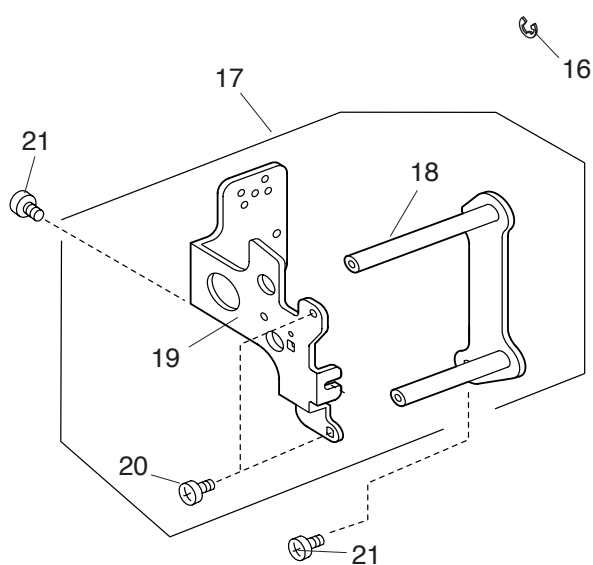

PARTS LIST

MODEL: 664

PARTS LIST

PARTS LIST

No.	Part No.	Part Name	Remark
1	798623009	Front cover unit	
2	798024200	Panel	
3	798023014	Front cover	
4	788059007	Take-up lever cover	
5	788060001	Needle thread guide (R)	
6	000070506	Washer	
7	788115002	Needle thread guide (L)	
8	798044000	Needle thread guide	
9	000149301	Setscrew 3x8 (B)	
10	798045001	Sticker	
11	000120203	Setscrew 3x8 (B)	
12	888261007	Sticker	
13	787132002	Looper thread guide	
14	787131001	U. looper thread guide	
15	000081005	Setscrew 4x8	
16	797049002	Sponge	
17	000115216	TP screw 4x6	
18	798608008	Top cover unit	
19	798041007	Top cover	
20	797047000	Upper thread guide	
21	797048001	Upper thread guide plate	
22	000115618	TP screw 4x8	
23	000161206	Setscrew 3x10	

PARTS LIST

PARTS LIST

No.	Part No.	Part Name	Remark
1	798617000	Thread tension set plate unit	
2	788049107	Tread tension set plate	
3	788503090	Left Needle thread tension unit	
4	788504080	Right Needle thread tension unit	
5	788505081	Upper looper thread tension unit	
6	788506082	Lower looper thread tension unit	
7	000101404	Setscrew 4x6	
8	798009003	Regulator lever	
9	000001609	Snap ring E-5	
10	793611009	Thread tension release shaft unit	
11	793127003	Tread tension release shaft	
12	788055003	Thread tension release lever	
13	788056004	Cam ring	
14	000111201	H. socket screw 4x4	
15	788089006	Thread tension release link	
16	000002105	Snap ring E-3	
17	798626002	Dial set plate unit	
18	798012009	Dial base	
19	798015002	Dial set plate	
20	000103808	Setscrew 3x5	
21	000217909	Setscrew 4x8	