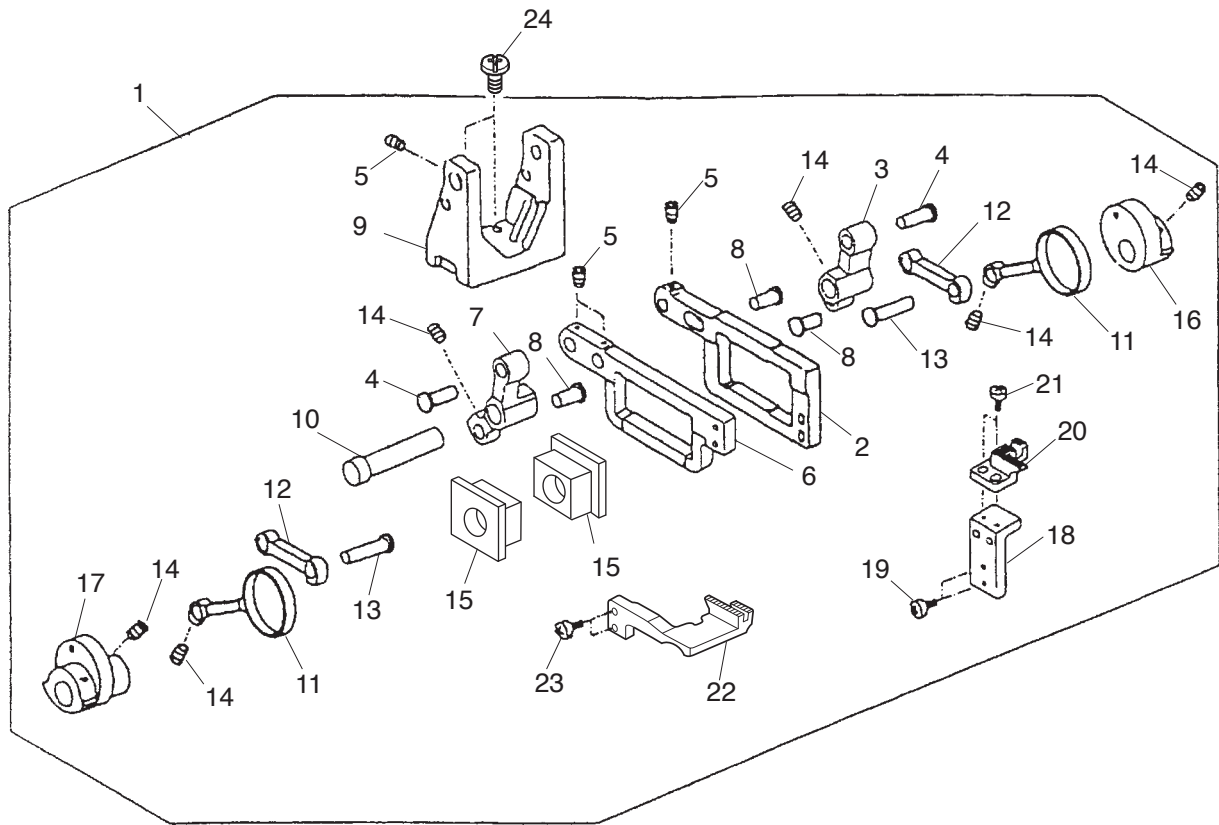

PARTS LIST

PARTS LIST

No.	Part No.	Part Name	Remark
1	792604006	Feed bar unit	
2	788022001	Main feed bar	
3	787054009	Main feed bar drive arm	
4	787055000	Pin	
5	000111902	H. socket screw 3x4	
6	788024003	Sub feed bar	
7	787212007	Sub feed drive arm	
8	787059004	Pin	
9	787305008	Feed bar base	
10	787306009	Feed driving arm pin	
11	787065003	Feed bar link	
12	787066004	Feed rocking link	
13	787068006	Pin	
14	000111201	H. socket screw 4x4	
15	792008004	Block	
16	787072003	Main feed drive cam	
17	787073004	Sub feed drive cam	
18	788023002	Main feed dog bracket	
19	000068811	Setscrew 3.5x10	
20	788027006	Main feed dog	
21	000066705	Setscrew 3x8	
22	789018007	Sub feed dog	
23	000104201	Setscrew 3.5x10	
24	000201405	TP screw 4x16