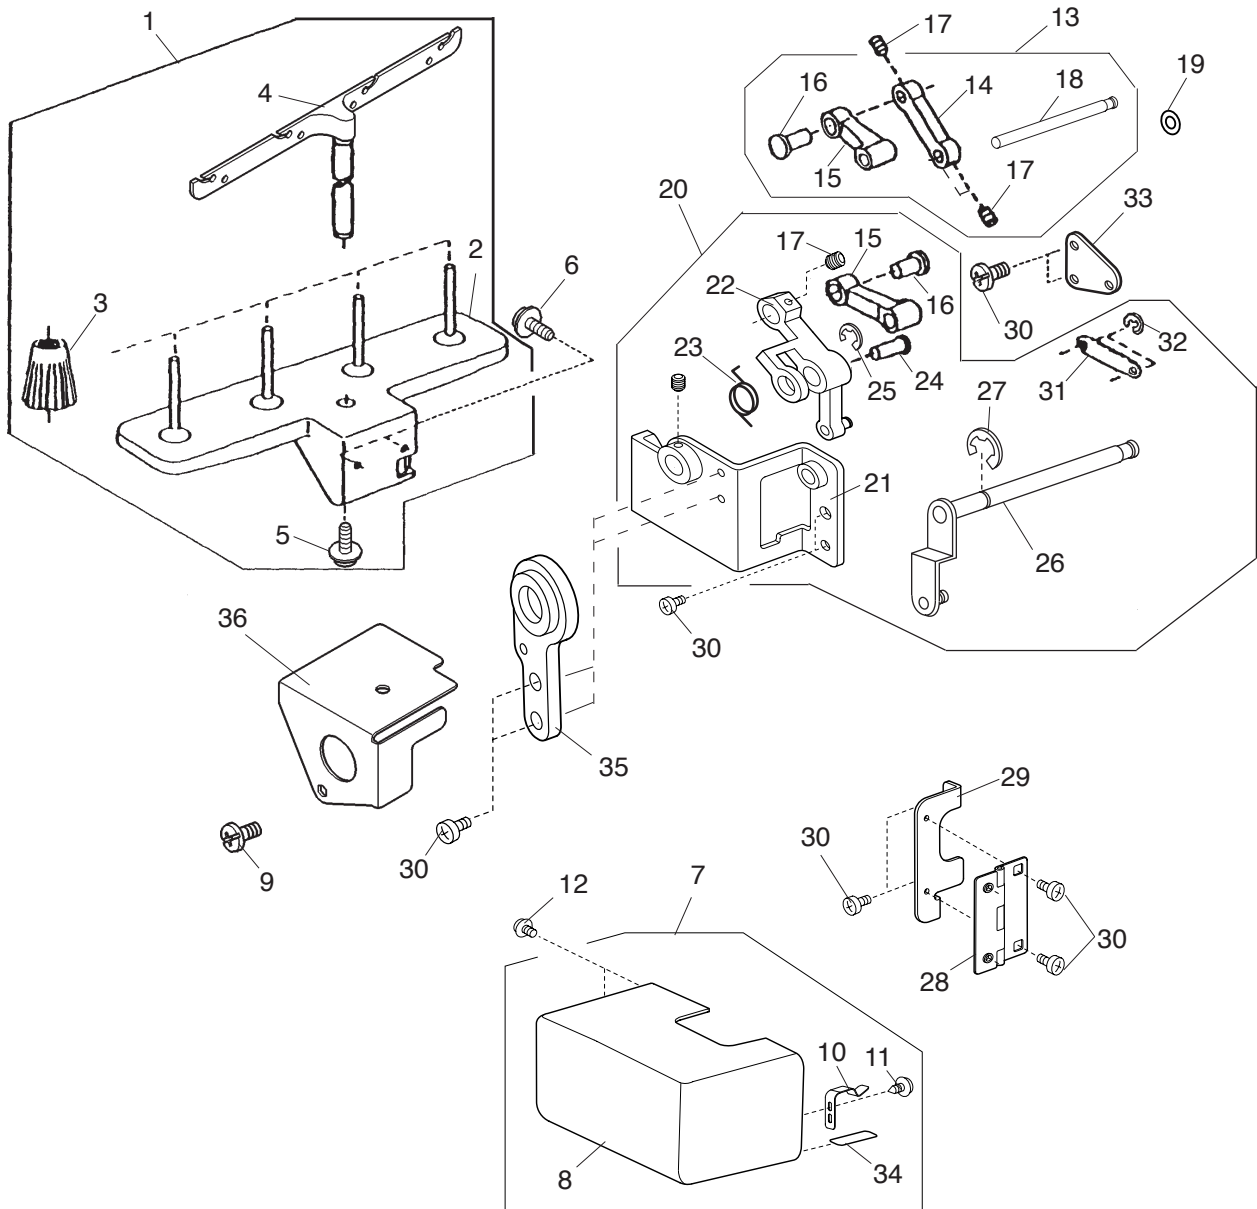

PARTS LIST

PARTS LIST

No.	Part No.	Part Name	Remark
1	789606008	Spool stand unit	
2	777011003	Spool stand	
3	784223105	Spool holder	
4	789607009	Thread guide bar unit	
5	000115700	TP screw 4x10	
6	000114802	TP screw 4x12	
7	798606109	Side cover unit	
	798606501	Side cover unit (Canada)	
8	798036102	Side cover	
9	000101404	Setscrew 4x6	
10	784140004	Side cover spring	
11	000149301	Setscrew 3x8	
12	000115618	TP screw 4x8	
13	787637002	Main feed con. arm 2 unit	
14	787197005	Main feed con. arm 2	
15	787067005	Feed link	
16	787195003	Feed connecting pin	
17	000111201	H. socket screw 4x4	
18	787198006	Main feed con. shaft	
19	650136009	Ring	
20	798616009	Feed adjusting base unit	
21	793119105	Feed adjusting base	
22	793114007	Sub feed connecting arm	
23	793123009	Spring	
24	735071001	Con. arm pin	
25	000002817	Snap ring E-6	
26	792034205	Sub feed con. arm shaft	
27	000001609	Snap ring E-5	
28	787507002	Side cover hinge unit	
29	787165004	Side cover hinge base	
30	000081005	Setscrew 4x8	
31	787081005	Feed con. arm link	
32	000002105	Snap ring E-3	
33	787077008	Connecting arm support	
34	100045000	Sticker (Canada)	
35	793118001	Main shaft supporter	
36	789030005	Feed bar cover