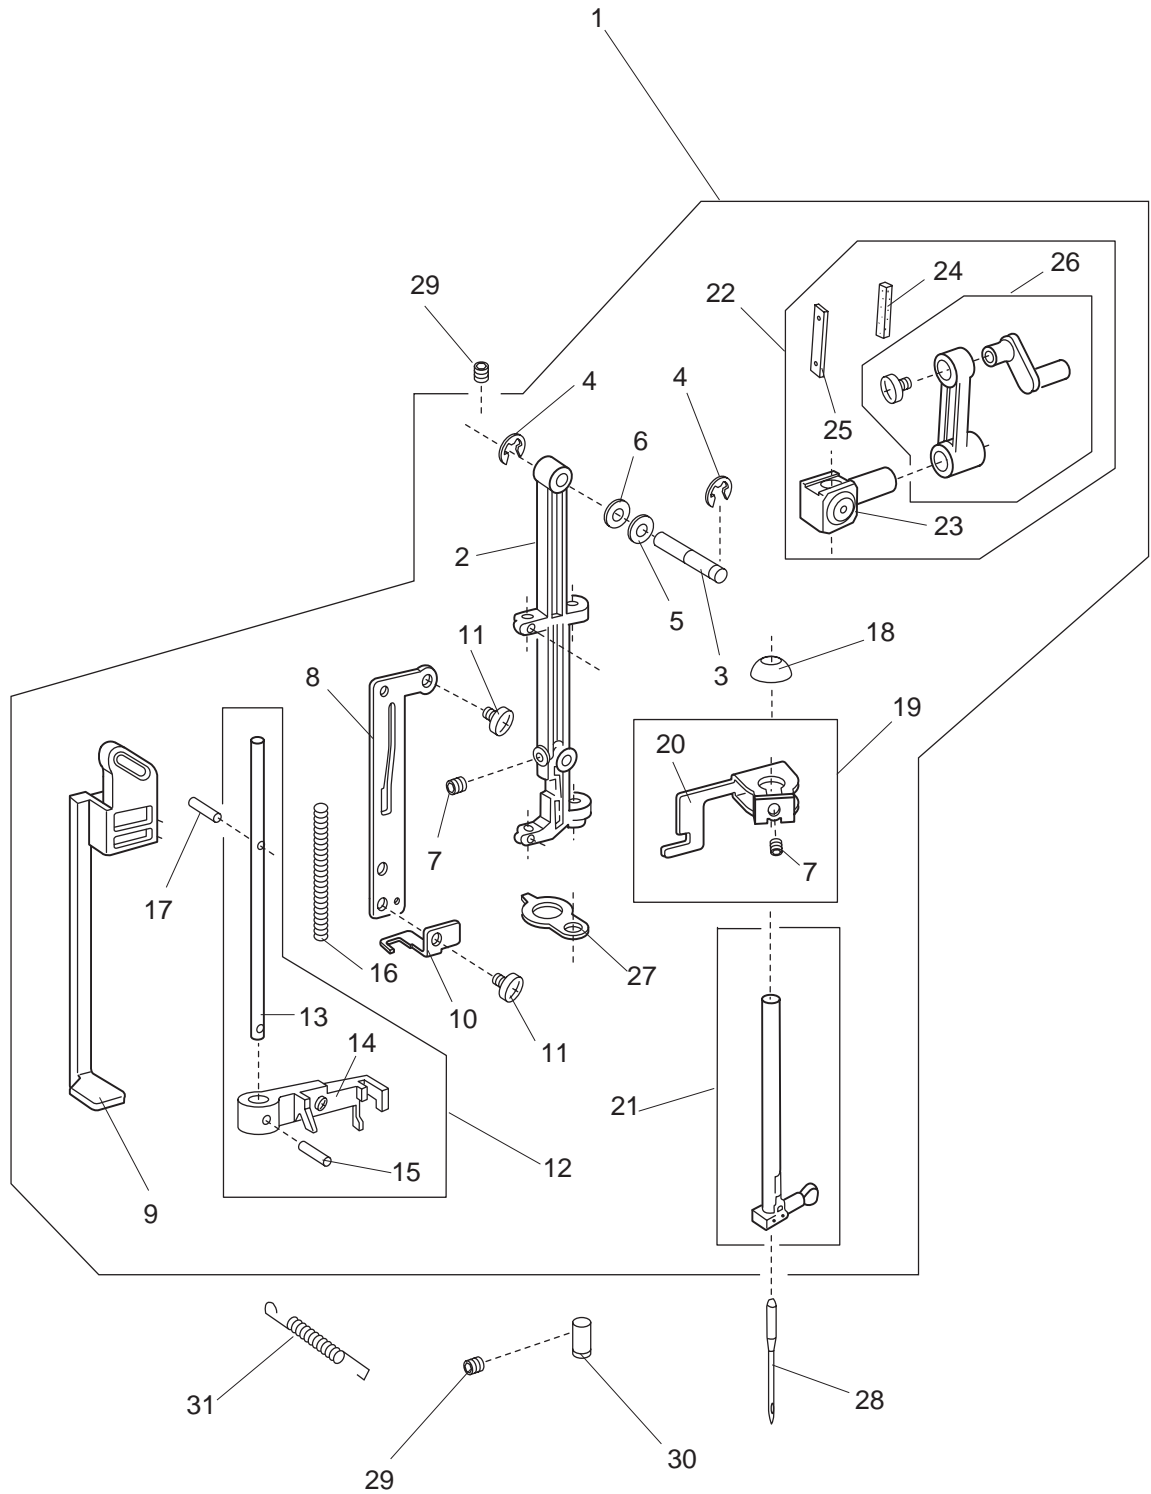

PARTS LIST

PARTS LIST

KEY NO.	PARTS NO.	DESCRIPTION
1	840647003	Needle bar supporter (unit)
2	827026010	Needle bar supporter
3	730022002	Needle bar supporter pin
4	000002507	Snap ring E-4
5	000070609	Washer
6	673022002	Washer
7	000111902	Hexagonal socket screw 3x4
8	840033000	Thread guide plate
9	840034001	Needle threader lever
10	840037004	Needle threader lever set plate
11	000078319	Setscrew 3x6
12	840646002	Needle threader bar (unit)
13	840036003	Needle threader bar
14	755643002	Threader plate (unit)
15	000003508	Pin 2x8
16	840035002	Needle threader spring
17	000125105	Pin E-2x6-CH
18	827098013	Washer
19	807607008	Threader position set plate (unit)
20	807018006	Threader position set plate
21	653503103	Needle bar (unit)
22	843652000	Needle bar connecting stud (unit)
23	639516002	Needle bar connecting stud (unit)
24	650040005	Felt
25	650041006	Felt holder spring
26	843543007	Needle bar crank pin (unit)
27	829027006	Supporter guide plate
28	102408089	Needle HA1-14
29	000111201	Hexagonal socket screw 4x4
30	827083004	Supporter guide plate pin
31	827092006	Supporter spring