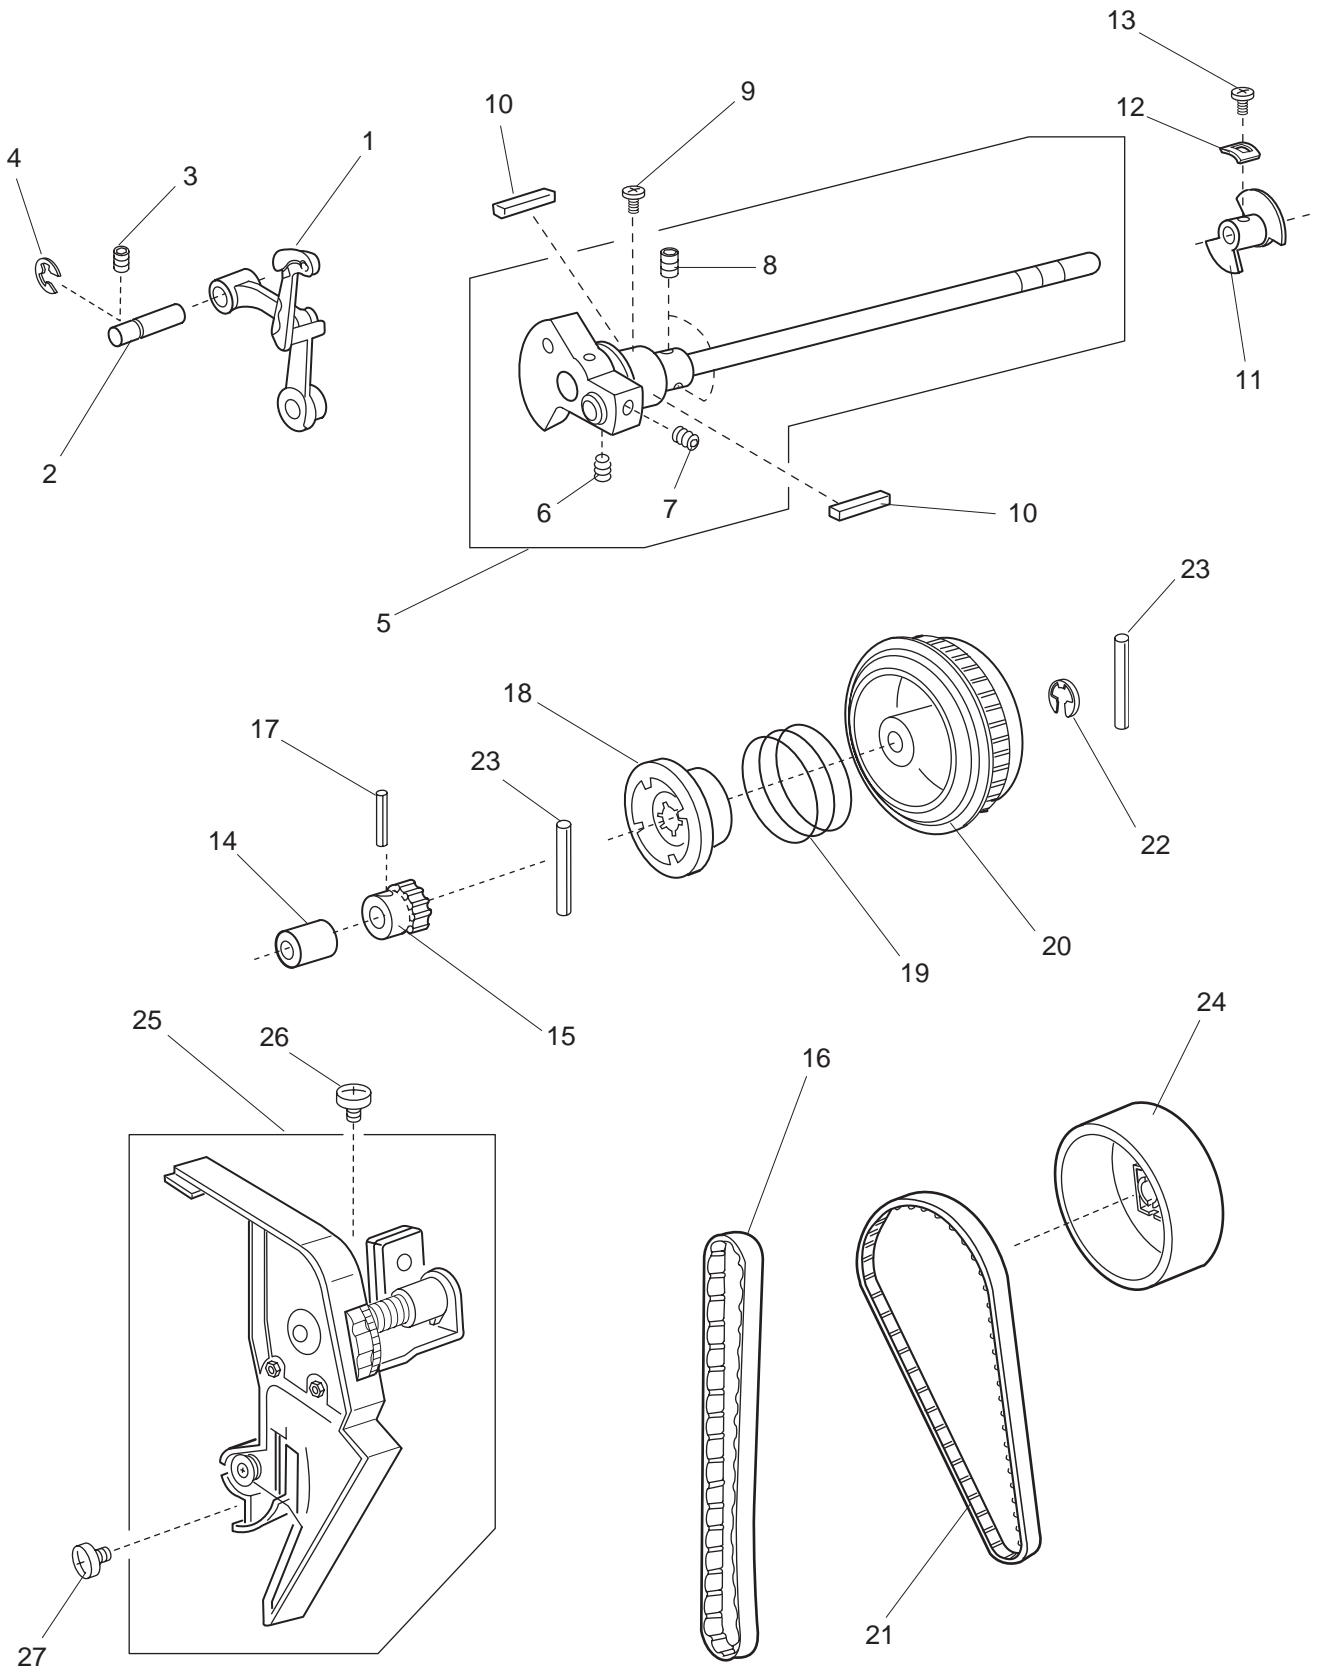

PARTS LIST

PARTS LIST

KEY NO.	PARTS NO.	DESCRIPTION
1	840647003	Needle bar supporter (unit)
2	827026010	Needle bar supporter
3	730022002	Needle bar supporter pin
4	000002507	Snap ring E-4
5	000070609	Washer
6	673022002	Washer
7	000111902	Hexagonal socket screw 3x4
8	840033000	Thread guide plate
9	840034001	Needle threader lever
10	840037004	Needle threader lever set plate
11	000078319	Setscrew 3x6
12	840646002	Needle threader bar (unit)
13	840036003	Needle threader bar
14	755643002	Threader plate (unit)
15	000003508	Pin 2x8
16	840035002	Needle threader spring
17	000125105	Pin E-2x6-CH
18	827098013	Washer
19	807607008	Threader position set plate (unit)
20	807018006	Threader position set plate
21	653503103	Needle bar (unit)
22	843652000	Needle bar connecting stud (unit)
23	639516002	Needle bar connecting stud (unit)
24	650040005	Felt
25	650041006	Felt holder spring
26	843543007	Needle bar crank pin (unit)
27	829027006	Supporter guide plate
28	102408089	Needle HA1-14
29	000111201	Hexagonal socket screw 4x4
30	827083004	Supporter guide plate pin
31	827092006	Supporter spring

PARTS LIST

PARTS LIST

KEY NO.	PARTS NO.	DESCRIPTION
1	820511108	Thread take-up lever (unit)
2	650062003	Thread take-up lever pin
3	000111201	Hexagonal socket screw 4x4
4	000002806	Snap ring E-6
5	843643101	Upper shaft (unit)
6	000111706	Hexagonal socket screw 5x8
7	000110901	Hexagonal socket screw 5x4
8	000111304	Hexagonal socket screw 5x5
9	000172602	Setscrew 5x8
10	731384008	Felt
11	830095010	Upper shaft shielding plate
12	820102009	Washer
13	000081005	Setscrew 4x8
14	673062004	Upper shaft bushing (rear)
15	756017004	Upper shaft gear
16	650071005	Timing belt
17	000020501	Spring pin 3x22
18	502064003	Clutch ring
19	502065004	Clutch spring
20	844050016	Belt wheel
21	653139012	Timing belt
22	000030205	Snap ring E-8
23	000024206	Spring pin 3x30
24	844077008	Handwheel
25	843538009	Thread tension (unit)
26	000101404	Setscrew 4x6
27	000101703	Setscrew 4x12