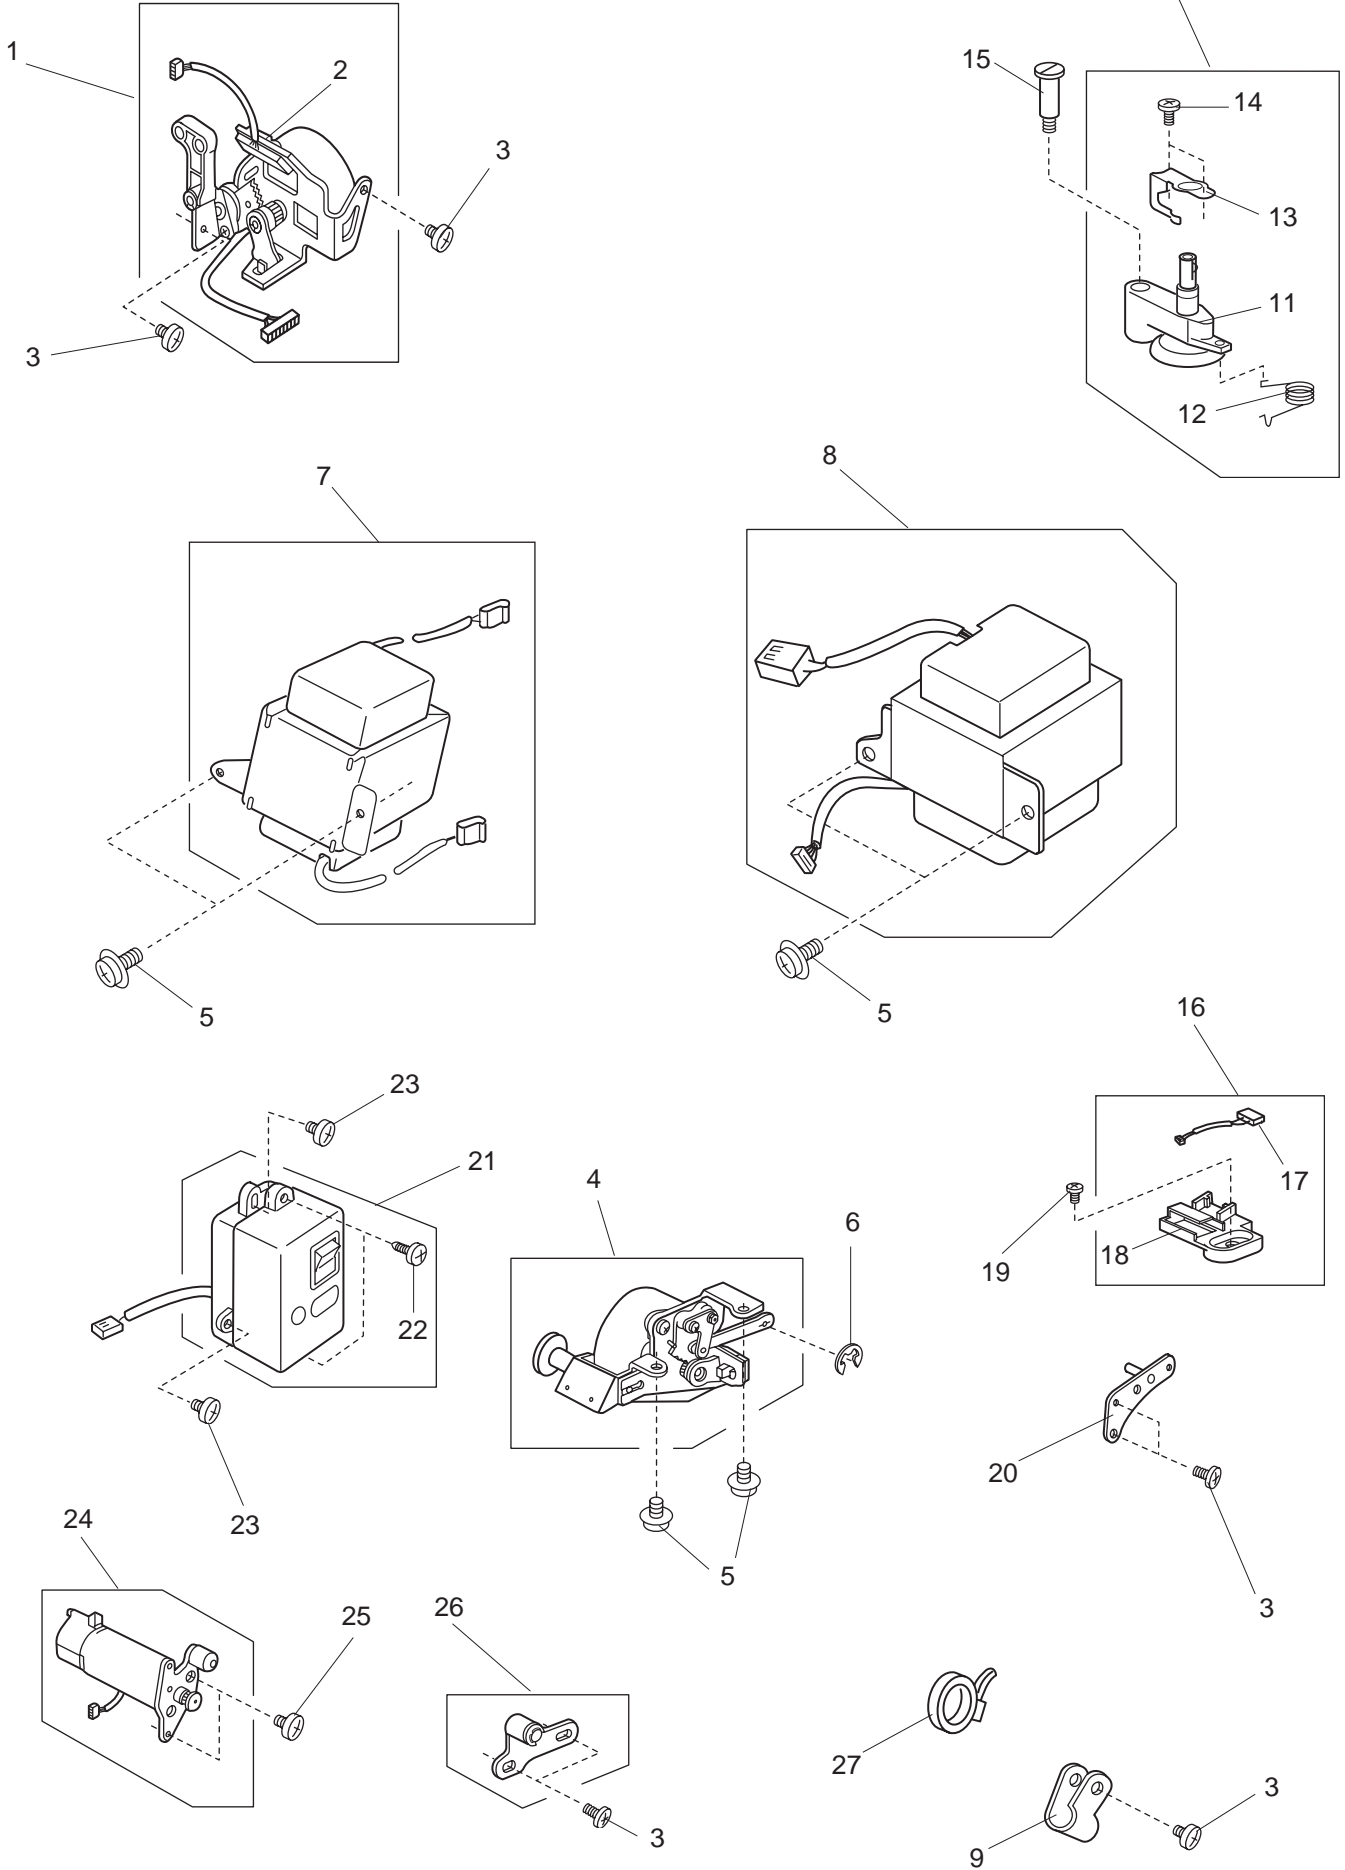

PARTS LIST

PARTS LIST

KEY NO.	PARTS NO.	DESCRIPTION
1	843608001	Zigzag width motor (unit)
2	843505007	Printed circuit board P (unit)
3	000081005	Setscrew 4x8
4	843606102	Feed motor (unit)
5	000115205	Setscrew TP4x6
6	000002105	Snap ring E-3
7	843512007	Transformer (unit) (120V)
8	843516001	Transformer (unit) (230V)
9	000188209	Nylon clip
10	844628033	Bobbin winder (unit)
11	827506008	Bobbin winder (unit)
12	823119008	Bobbin winder arm spring
13	844075039	Clutch releasing arm
14	000120203	Setscrew 3x8 (B)
15	652093009	Setscrew
16	843628007	Machine socket base plate (unit)
17	753507203	Buttonhole selector switch (unit)
18	843067002	Switch fixing base
19	000101404	Setscrew 4x6
20	843034000	Fixing plate
21	843519004	Machine socket (unit)
22	000121204	Setscrew 4x8 (B)
23	000103509	Setscrew 4x10
24	843615001	Motor (unit)
25	000115700	Setscrew TP4x10
26	652611009	Idler (unit)
27	000053008	Cord binder