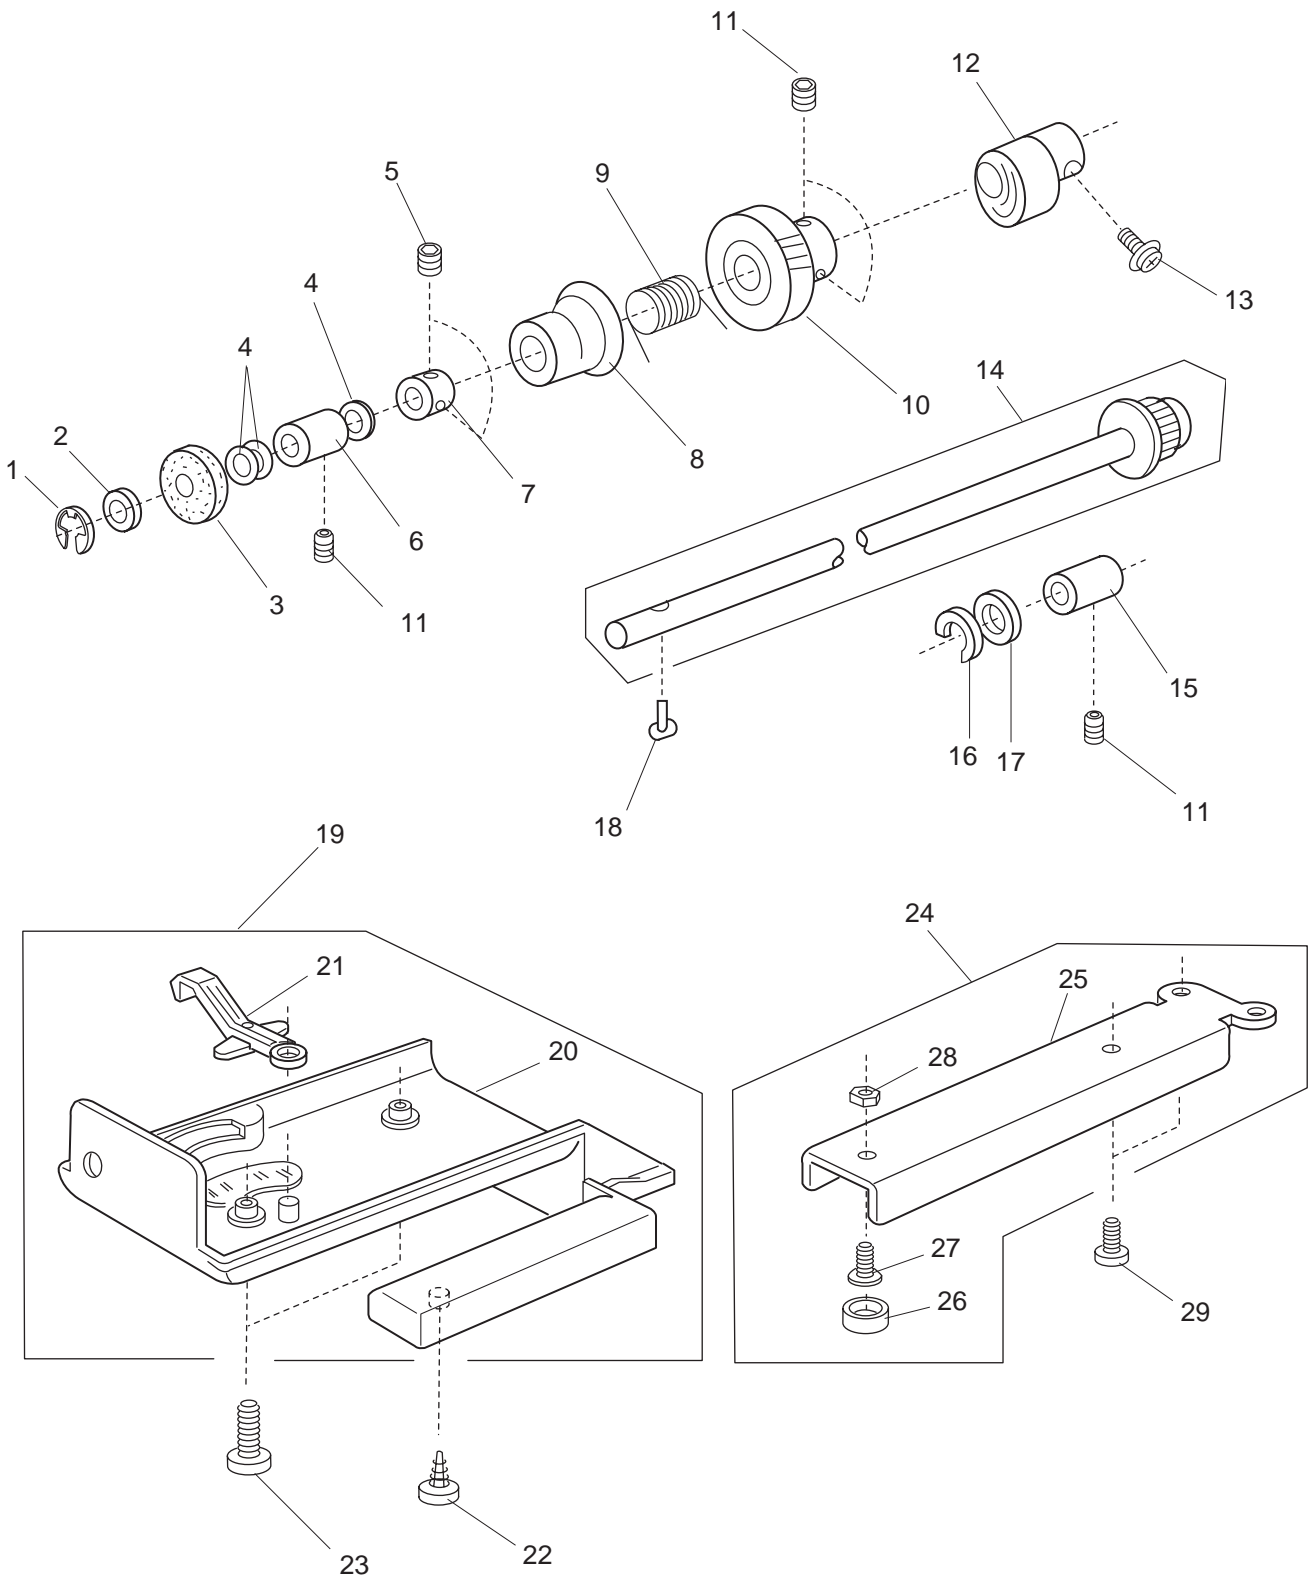

PARTS LIST

PARTS LIST

KEY NO.	PARTS NO.	DESCRIPTION
1	000002806	Snap ring E-6
2	858177002	Lower shaft washer
3	735143005	Felt
4	000038502	Washer
5	000111201	Hexagonal socket screw 4x4
6	650078002	Lower shaft bushing (Front)
7	820166001	Ring
8	753183025	Feed lifting cam
9	686035008	Feed lifting cam spring
10	650955002	Lower shaft gear
11	000111304	Hexagonal socket screw 5x5
12	751148000	Feed cam
13	000115009	Setscrew TP3x8
14	751612206	Lower shaft (unit)
15	650079003	Lower shaft bushing (rear)
16	822112008	Felt holder (1)
17	822070003	Felt
18	820161006	Feed lifting pin
19	843601004	Bed cover (unit)
20	843001008	Bed cover
21	753005000	Drop feed lever
22	000120203	Setscrew 3x8 (B)
23	000101703	Setscrew 4x12
24	827601107	Arm base (unit)
25	827002102	Arm base
26	735002001	Bed rubber foot
27	000097901	Setscrew 5x18
28	000061412	Nut 5-3-8
29	000066808	Setscrew 6x14