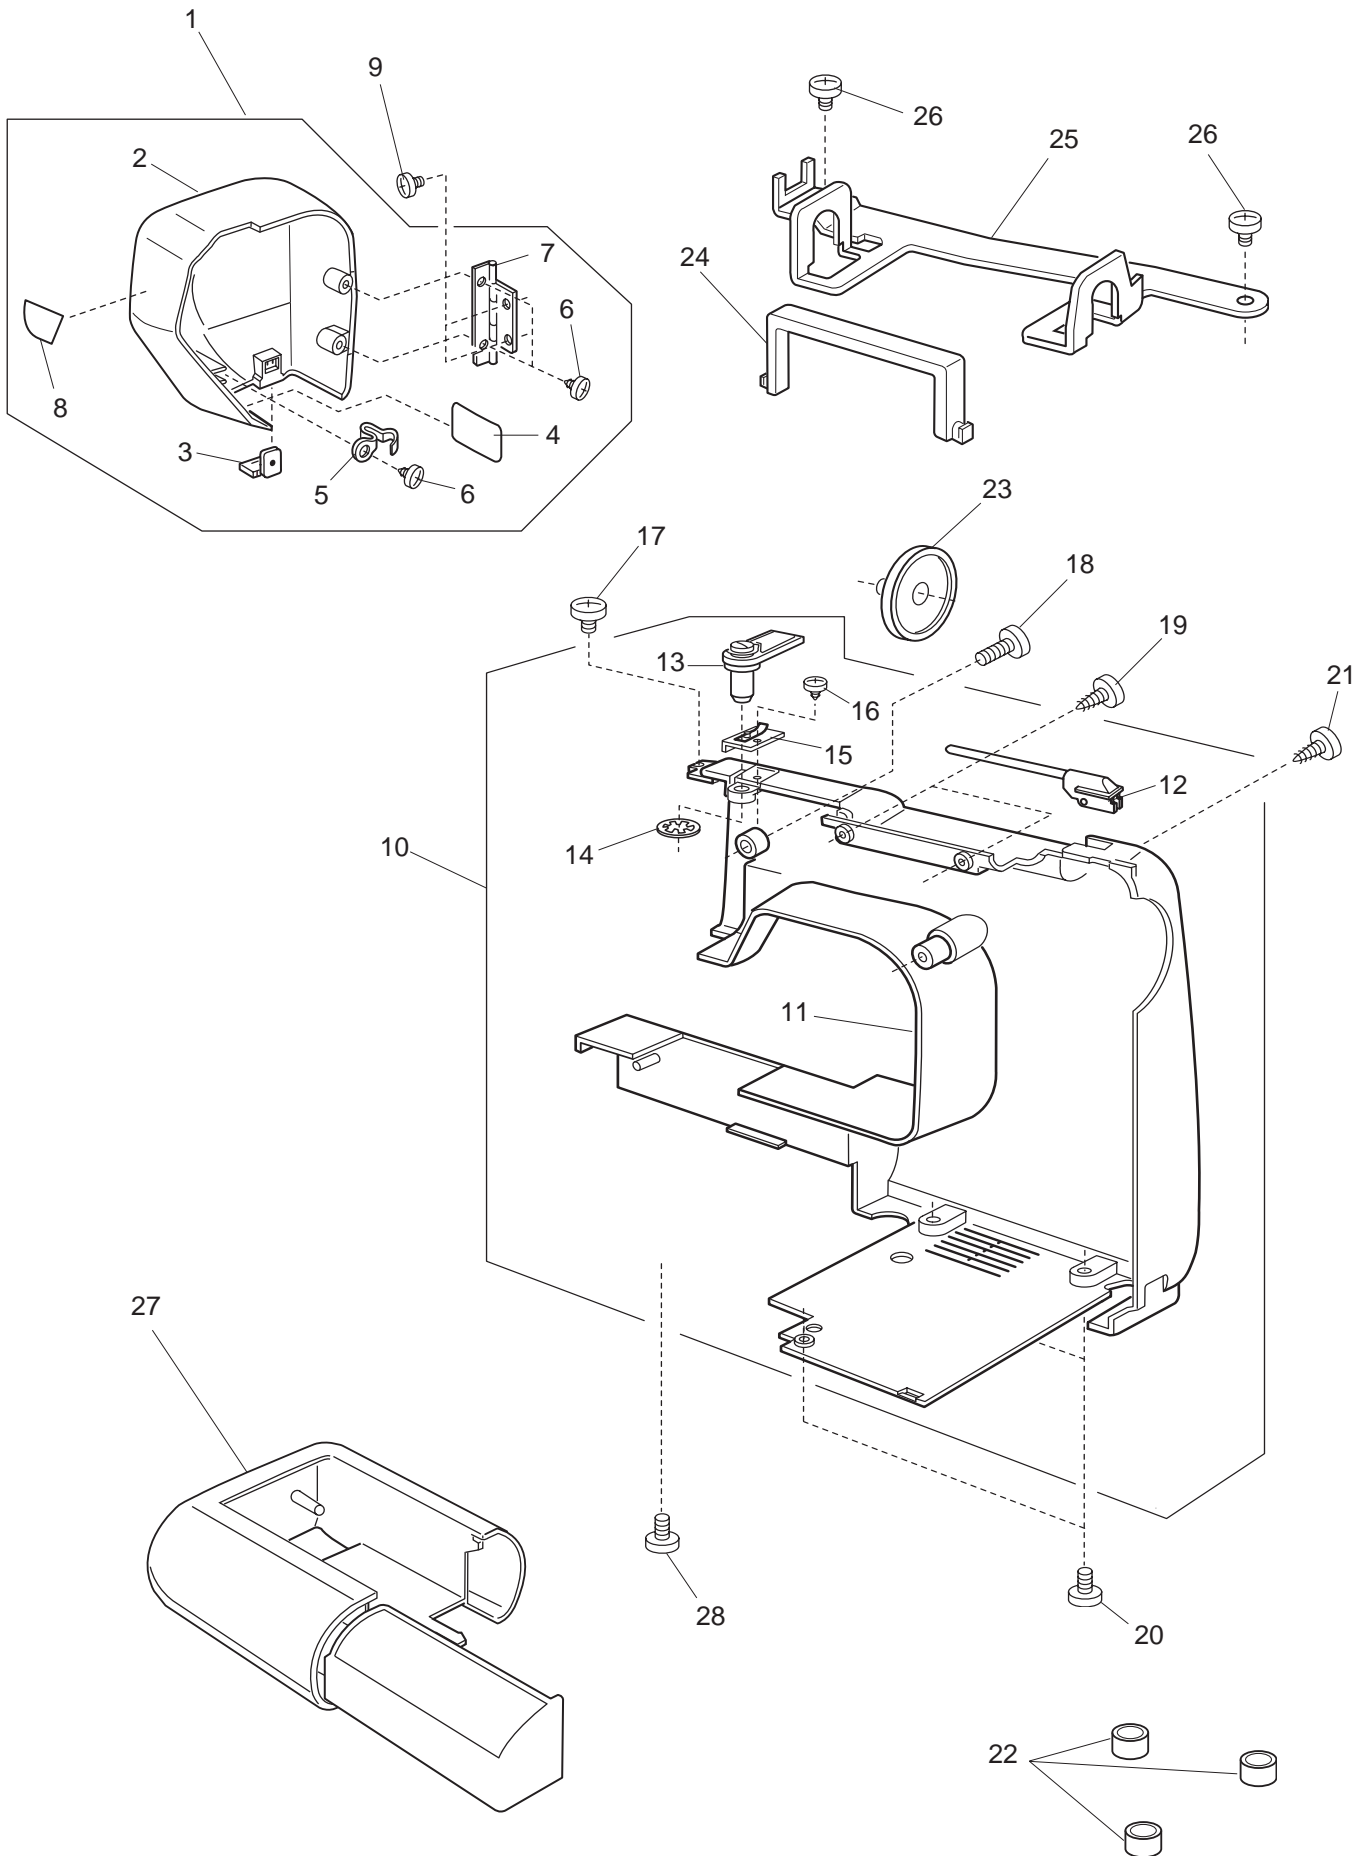

PARTS LIST

PARTS LIST

KEY NO.	PARTS NO.	DESCRIPTION
1	843653931	Face plate (unit)
2	843128208	Face plate
3	840602006	Thread cutter (unit)
4	827099003	Face plate sticker
5	731067002	Spring
6	000161206	Setscrew 3x10 (B)
7	843545009	Face plate hinge (unit)
8	843129704	Plate
9	000081119	Setscrew 4x6
10	843646207	Rear cover (unit)
11	843126125	Rear cover
12	659067005	Spool pin
13	650503702	Thread guide (unit)
14	000014409	Snap ring CS-8
15	827503005	Top cover thread guide (unit)
16	000162001	Setscrew 2.6x5 (B)
17	810220003	Setscrew
18	000104119	Setscrew 4x20
19	000161309	Setscrew 3x12 (B)
20	000103509	Setscrew 4x10
21	000119601	Setscrew 4x25 (B)
22	647009002	Bed rubber foot
23	822020503	Spool cap (large)
24	751100000	Carrying handle
25	843005002	Carrying handle base plate
26	000081005	Setscrew 4x8
27	843127001	Extension table (unit)

PARTS LIST

PARTS LIST

KEY NO.	PARTS NO.	DESCRIPTION
1	843623703	Front base plate (unit)
2	827028012	Front base plate
3	843502004	Printed circuit board E-1 (unit)
4	000101105	Setscrew 3x4
5	844040013	BH sensor set plate
6	845029008	Insulation paper
7	843625107	BH lever (unit)
8	000002105	Snap ring E-3
9	830057021	BH lever guide
10	000103808	Setscrew 3x5
11	827029013	Cord guide plate
12	652203004	Setscrew 3x3.5
13	829016002	Sticker
14	843055007	Lamp set plate (2)
15	843508000	Lump socket (unit)
16	000115308	Setscrew TP2x8
17	000053709	Cord binder
18	827106004	Set plate
19	000081005	Setscrew 4x8
20	000026002	Wedge base lamp 12V 5W
21	843038004	Lamp set plate (1)
22	000101507	Setscrew 3.5x5
23	000053101	Cord binder