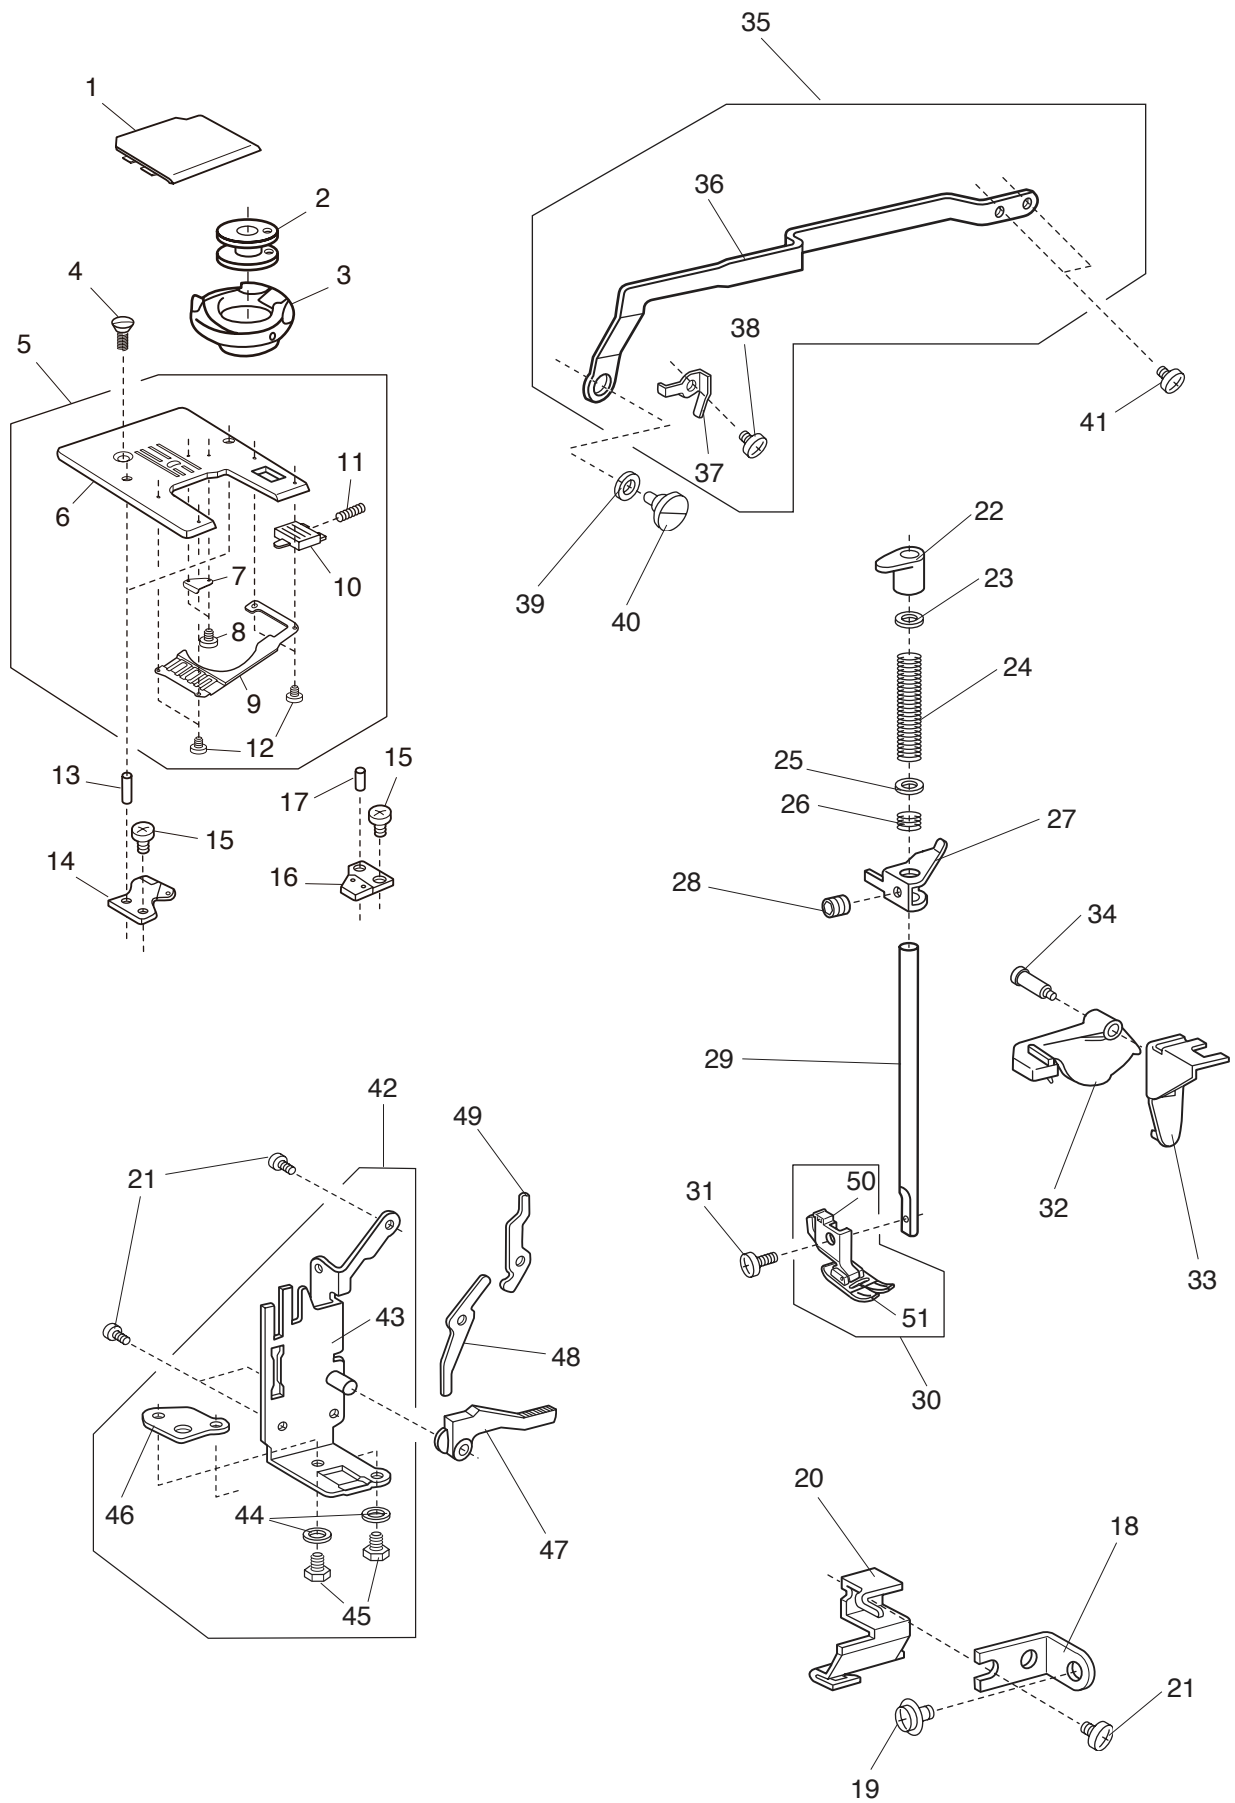

PARTS LIST

PARTS LIST

KEY NO.	PARTS NO.	DESCRIPTION
1	750036012	Hook cover plate
2	102261000	Bobbin
3	627569106	Bobbin holder (unit)
4	681009101	Needle plate set screw
5	756604509	Needle plate (unit)
6	756008105	Needle plate
7	654078004	Rotation stopper
8	820373003	Setscrew 2x3
9	751374007	Hook cover plate holder
10	825016000	Hook cover plate holder release button
11	825017001	Hook cover plate holder spring
12	820374004	Setscrew 2x2.3
13	000122504	Pin D3x10CH
14	827011001	Bobbin holder stopper
15	810220003	Setscrew
16	627567001	Bobbin holder stopper (unit)
17	000122700	Pin D2.5x6-LC
18	827037003	Front panel set plate
19	000115205	Setscrew 4x6
20	827036002	Arm thread guide
21	000081005	Setscrew 4x8
22	652104004	Bushing
23	652201002	Washer
24	826006000	Presser bar spring
25	826055004	Washer
26	826056005	Spring
27	735028003	Presser bar supporter
28	000111500	Hexagonal socket screw 4x8
29	827021004	Presser bar
30	660509008	Presser foot (unit)
31	660106001	Setscrew
32	829013009	Presser foot pressure adjusting lever
33	829014000	Presser foot pressure adjusting plate
34	820090003	Setscrew
35	827622012	Zigzag rod (unit)
36	827055018	Zigzag rod
37	827088009	Zigzag rod spring
38	820373003	Setscrew 2x3
39	653037008	Washer
40	678084007	Eccentric pin
41	000078319	Setscrew 3x6
42	827608012	Presser base plate (unit)
43	827020014	Presser base plate
44	000070908	Washer 4
45	000066303	Hexagonal bolt 4x6
46	827082003	Foot regulating plate
47	735029200	Presser foot lifter
48	827022005	Tension release lever (1)
49	827023006	Tension release lever (2)
50	660806008	Presser foot holder (unit)
51	832523007	Zigzag foot (unit)