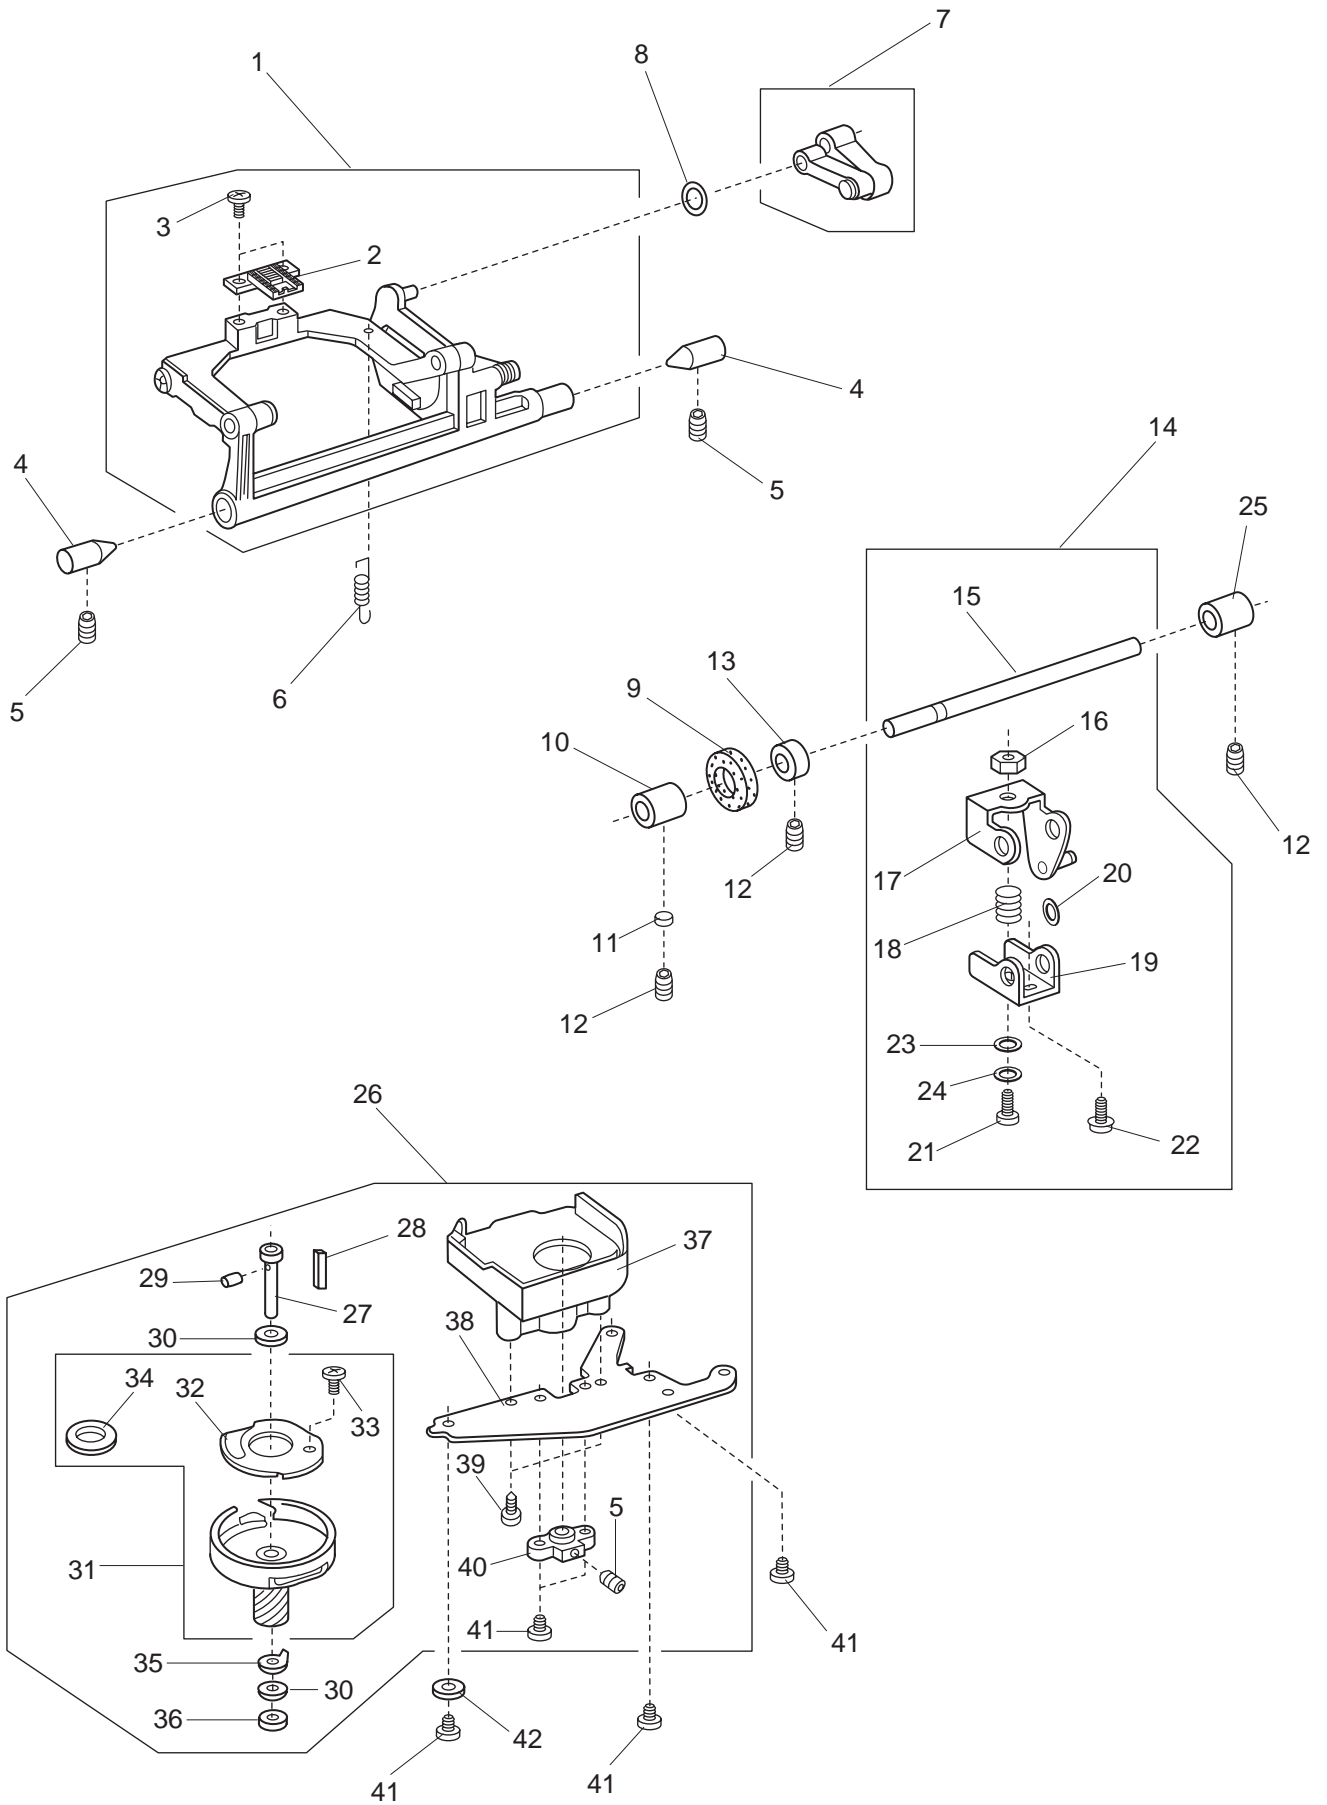

PARTS LIST

PARTS LIST

KEY NO.	PARTS NO.	DESCRIPTION
1	834527100	Feed rock shaft (unit)
2	840005003	Feed dog
3	000104005	Setscrew 3.5x8
4	738055008	Center pin
5	000111304	Hexagonal socket screw 5x5
6	650085002	Spring
7	650612004	Feed regulator (unit)
8	000036603	Washer
9	823110009	Felt
10	625144002	Bushing (front)
11	650175000	Washer
12	000111201	Hexagonal socket screw 4x4
13	820387000	Ring
14	840603007	Feed shaft (unit)
15	840006004	Feed shaft
16	000160102	Adjustable lock nut 4
17	825261002	Feed adjusting arm (2)
18	589040002	Spring
19	827043105	Feed adjusting arm (1)
20	810207004	Washer
21	827086007	Feed adjusting arm screw
22	000115906	Setscrew TP3x12
23	000071013	Washer
24	000036407	Thrust washer FT 50
25	650092002	Bushing (rear)
26	827614033	Hook race (unit)
27	820123006	Hook race shaft
28	820124007	Hook shaft oil wick (1)
29	820125008	Hook shaft oil wick (2)
30	000038409	Washer
31	650623008	Hook body (unit)
32	627191000	Thread guard plate
33	820374004	Setscrew 2x2.3
34	627190010	Magnet
35	627192001	Washer
36	625102008	Washer
37	827040009	Cover
38	823106002	Hook race set plate
39	000107204	Setscrew 3x12 (B)
40	650094004	Hook race shaft base
41	000081005	Setscrew 4x8
42	000070506	Washer 4