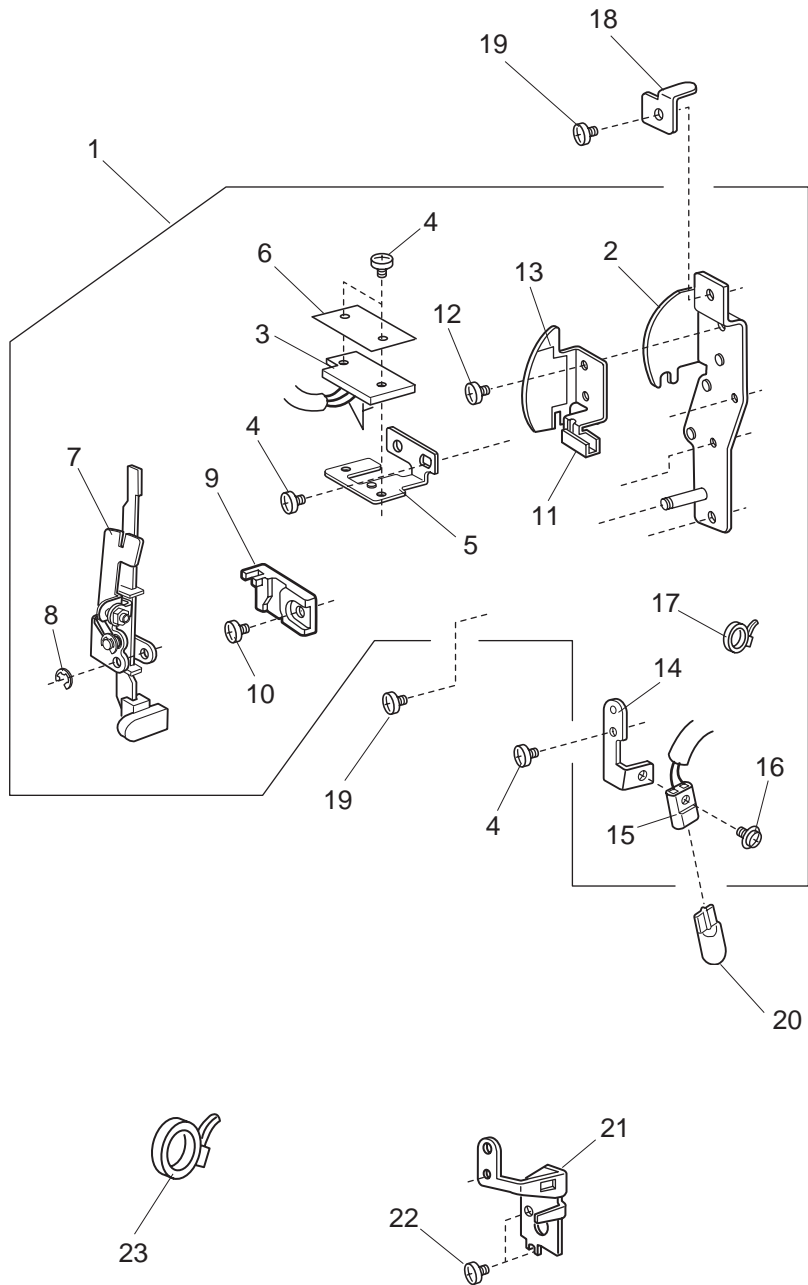

PARTS LIST

PARTS LIST

KEY NO.	PARTS NO.	DESCRIPTION
1	843623703	Front base plate (unit)
2	827028012	Front base plate
3	843502004	Printed circuit board E-1 (unit)
4	000101105	Setscrew 3x4
5	844040013	BH sensor set plate
6	845029008	Insulation paper
7	843625107	BH lever (unit)
8	000002105	Snap ring E-3
9	830057021	BH lever guide
10	000103808	Setscrew 3x5
11	827029013	Cord guide plate
12	652203004	Setscrew 3x3.5
13	829016002	Sticker
14	843055007	Lamp set plate (2)
15	843508000	Lump socket (unit)
16	000115308	Setscrew TP2x8
17	000053709	Cord binder
18	827106004	Set plate
19	000081005	Setscrew 4x8
20	000026002	Wedge base lamp 12V 5W
21	843038004	Lamp set plate (1)
22	000101507	Setscrew 3.5x5
23	000053101	Cord binder