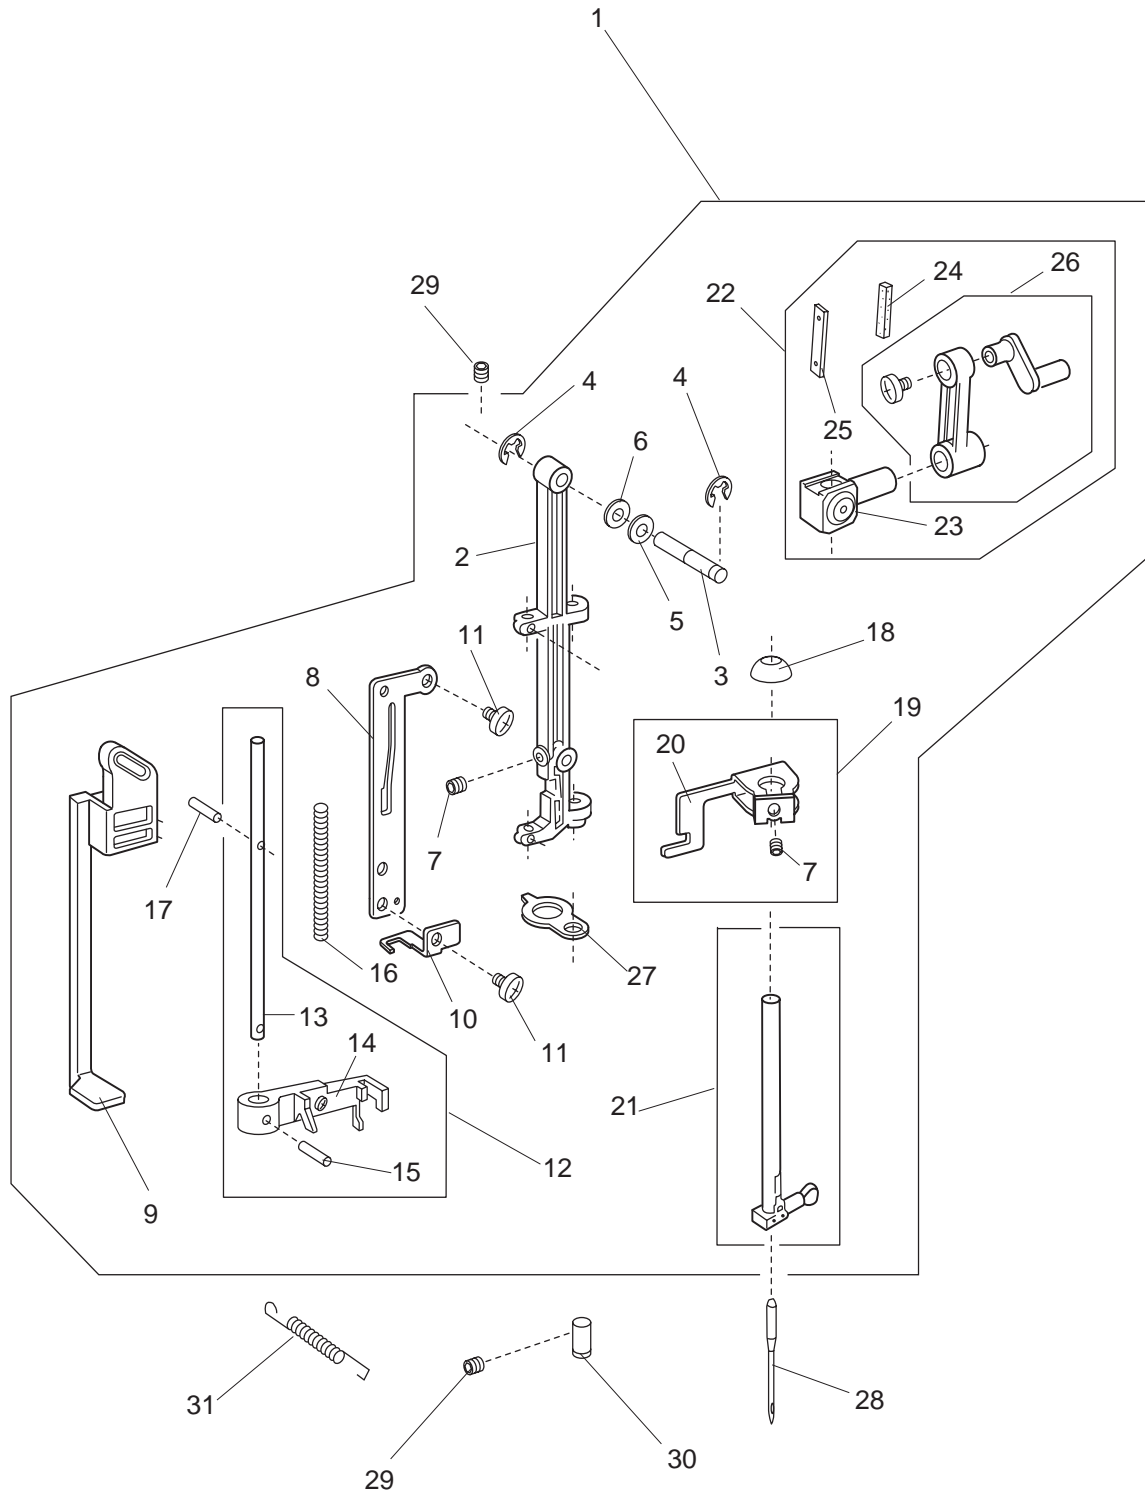

PARTS LIST

PARTS LIST

KEY NO.	PARTS NO.	DESCRIPTION
1	840647003	Needle bar supporter (unit)
2	827026010	Needle bar supporter
3	730022002	Needle bar supporter pin
4	000002507	Snap ring E-4
5	000070609	Washer
6	673022002	Washer
7	000111902	Hexagonal socket screw 3x4
8	840033000	Thread guide plate
9	840034001	Needle threader lever
10	840037004	Needle threader lever set plate
11	000078319	Setscrew 3x6
12	840646002	Needle threader bar (unit)
13	840036003	Needle threader bar
14	755643002	Threader plate (unit)
15	000003508	Pin 2x8
16	840035002	Needle threader spring
17	000125105	Pin E-2x6-CH
18	827098013	Washer
19	807607008	Threader position set plate (unit)
20	807018006	Threader position set plate
21	653503103	Needle bar (unit)
22	843652000	Needle bar connecting stud (unit)
23	639516002	Needle bar connecting stud (unit)
24	650040005	Felt
25	650041006	Felt holder spring
26	843543007	Needle bar crank pin (unit)
27	829027006	Supporter guide plate
28	102408089	Needle HA1-14
29	000111201	Hexagonal socket screw 4x4
30	827083004	Supporter guide plate pin
31	827092006	Supporter spring