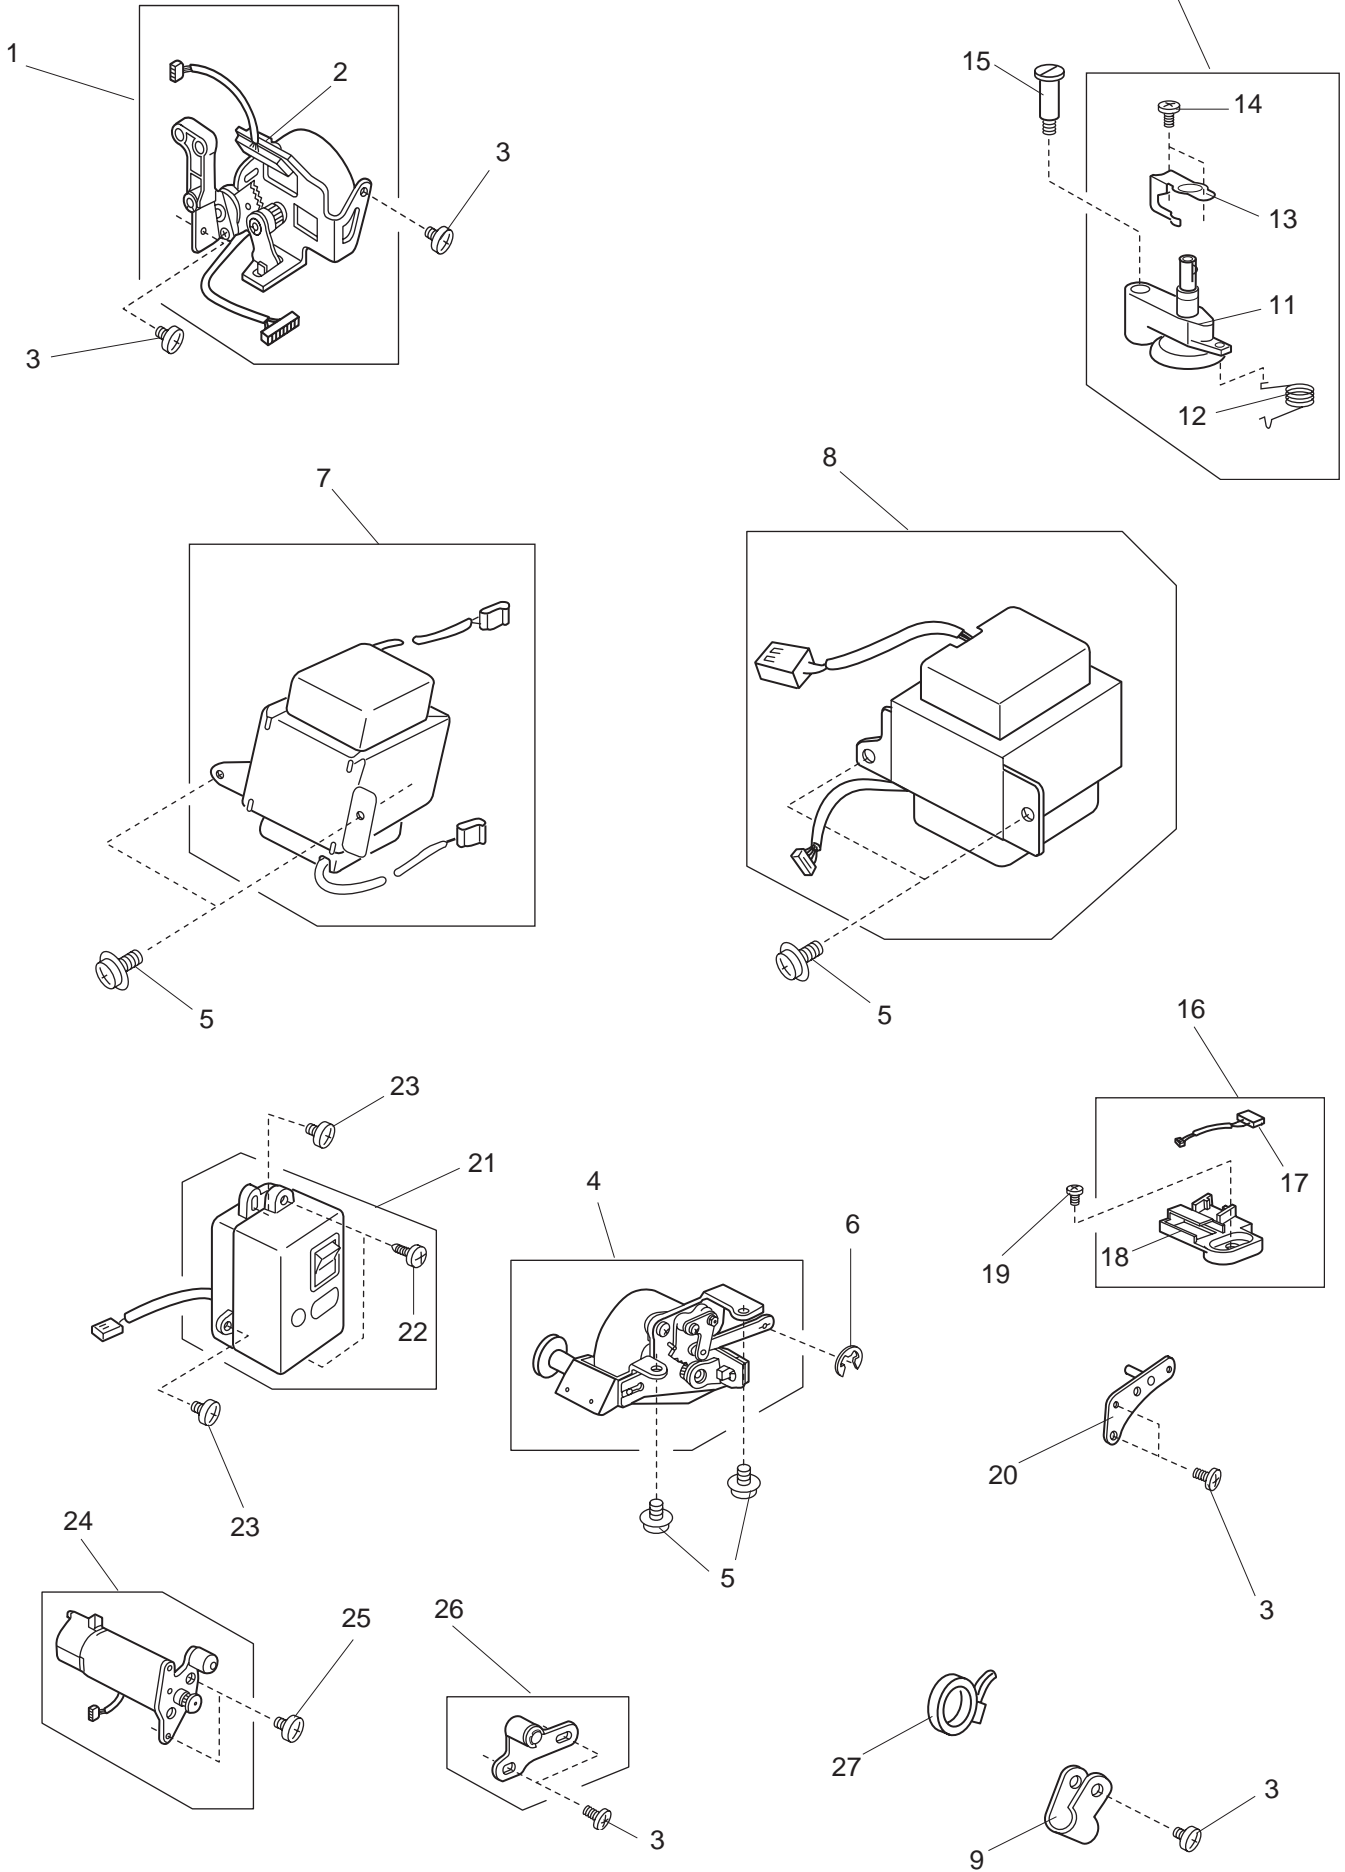

PARTS LIST

PARTS LIST

KEY NO.	PARTS NO.	DESCRIPTION
1	843608001	Zigzag width motor (unit)
2	843505007	Printed circuit board P (unit)
3	000081005	Setscrew 4x8
4	843606102	Feed motor (unit)
5	000115205	Setscrew TP4x6
6	000002105	Snap ring E-3
7	843512007	Transformer (unit) (120V)
8	843516001	Transformer (unit) (230V)
9	000188209	Nylon clip
10	844628033	Bobbin winder (unit)
11	827506008	Bobbin winder (unit)
12	823119008	Bobbin winder arm spring
13	844075039	Clutch releasing arm
14	000120203	Setscrew 3x8 (B)
15	652093009	Setscrew
16	843628007	Machine socket base plate (unit)
17	753507203	Buttonhole selector switch (unit)
18	843067002	Switch fixing base
19	000101404	Setscrew 4x6
20	843034000	Fixing plate
21	843519004	Machine socket (unit)
22	000121204	Setscrew 4x8 (B)
23	000103509	Setscrew 4x10
24	843615001	Motor (unit)
25	000115700	Setscrew TP4x10
26	652611009	Idler (unit)
27	000053008	Cord binder