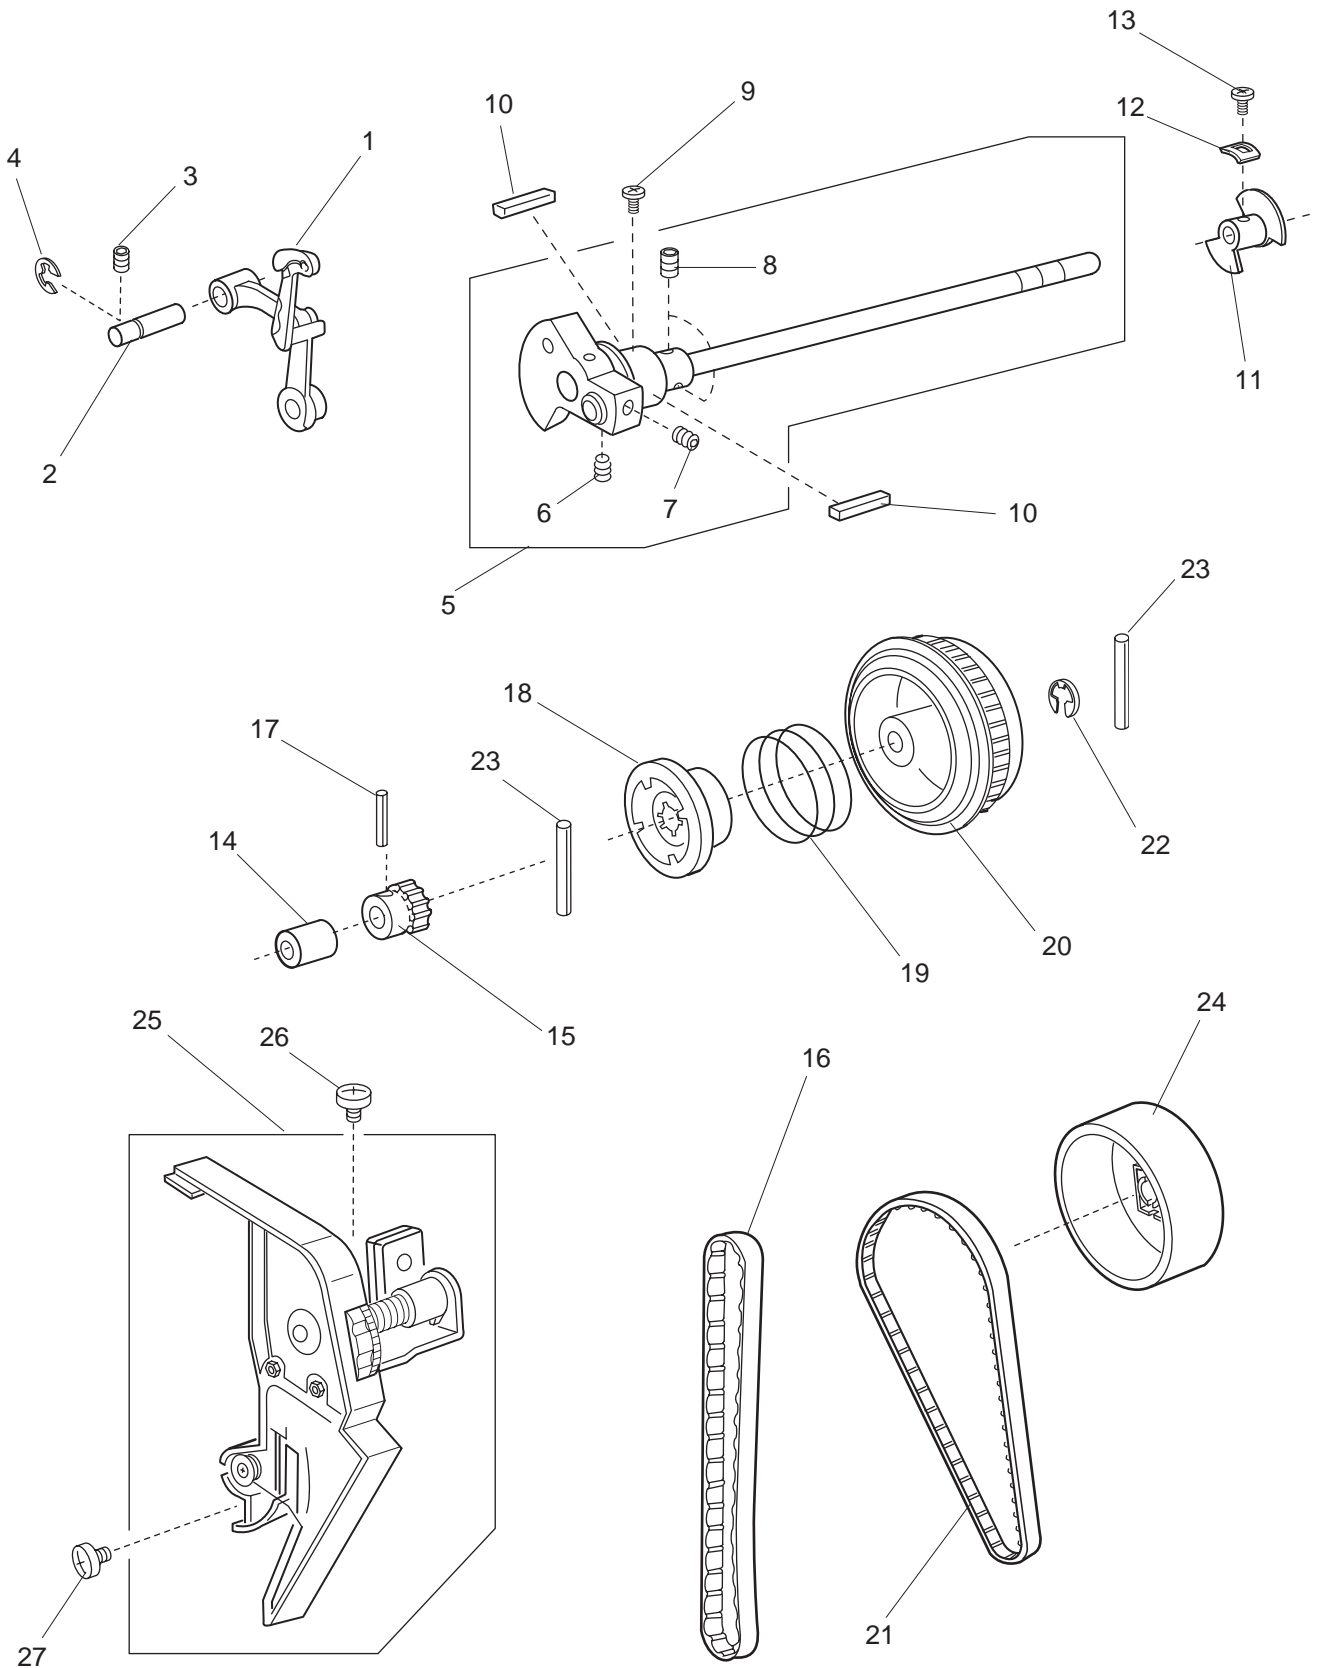

PARTS LIST

PARTS LIST

KEY NO.	PARTS NO.	DESCRIPTION
1	820511108	Thread take-up lever (unit)
2	650062003	Thread take-up lever pin
3	000111201	Hexagonal socket screw 4x4
4	000002806	Snap ring E-6
5	843643101	Upper shaft (unit)
6	000111706	Hexagonal socket screw 5x8
7	000110901	Hexagonal socket screw 5x4
8	000111304	Hexagonal socket screw 5x5
9	000172602	Setscrew 5x8
10	731384008	Felt
11	830095010	Upper shaft shielding plate
12	820102009	Washer
13	000081005	Setscrew 4x8
14	673062004	Upper shaft bushing (rear)
15	756017004	Upper shaft gear
16	650071005	Timing belt
17	000020501	Spring pin 3x22
18	502064003	Clutch ring
19	502065004	Clutch spring
20	844050016	Belt wheel
21	653139012	Timing belt
22	000030205	Snap ring E-8
23	000024206	Spring pin 3x30
24	844077008	Handwheel
25	843538009	Thread tension (unit)
26	000101404	Setscrew 4x6
27	000101703	Setscrew 4x12