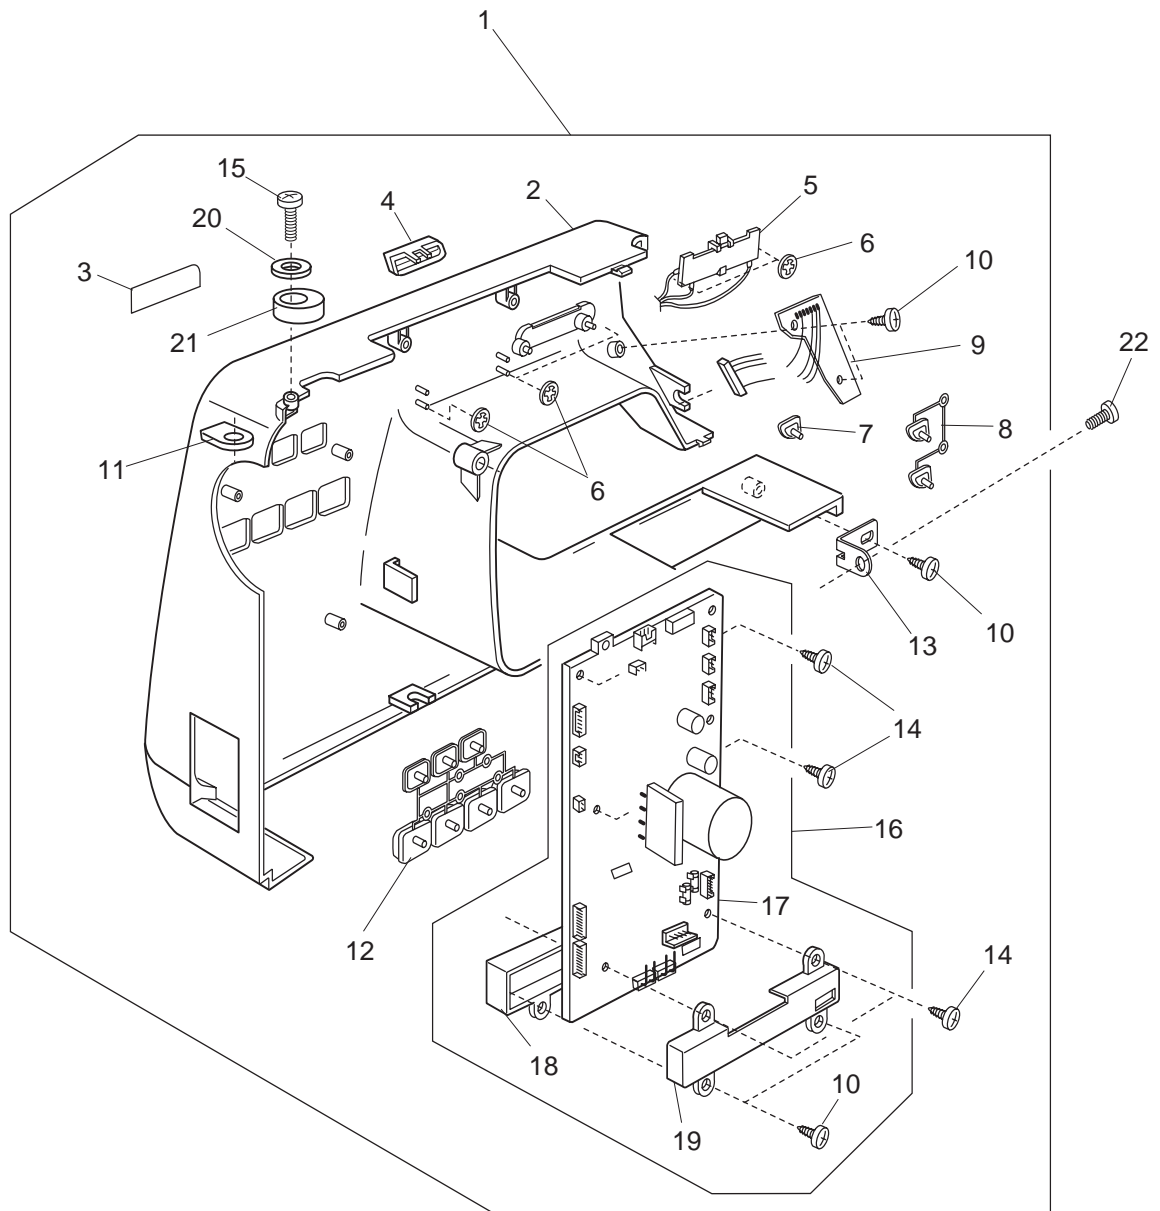

PARTS LIST

PARTS LIST

KEY NO.	PARTS NO.	DESCRIPTION
1	843648807	Front cover (unit)
2	843132102	Front cover
3	843137509	Indicator window
4	843133000	Slide volume lever
5	653507082	Slide volume (unit)
6	000014306	Snap ring CS-3
7	843134104	Button
8	843135105	Button
9	849507100	Printed circuit board F (unit)
10	000120203	Setscrew 3x8 (B)
11	843014004	Nut
12	843136106	Button
13	827069004	Front cover set panel (lower)
14	000161206	Setscrew 3x10 (B)
15	000103107	Setscrew 4x14
16	843403060	Printed circuit board A (unit)
17	843401035	Printed circuit board A
18	843020106	Board A case cover
19	843021107	Board A case
20	000071013	Washer
21	735016307	Bobbin winder stopper
22	000101404	Setscrew 4x6