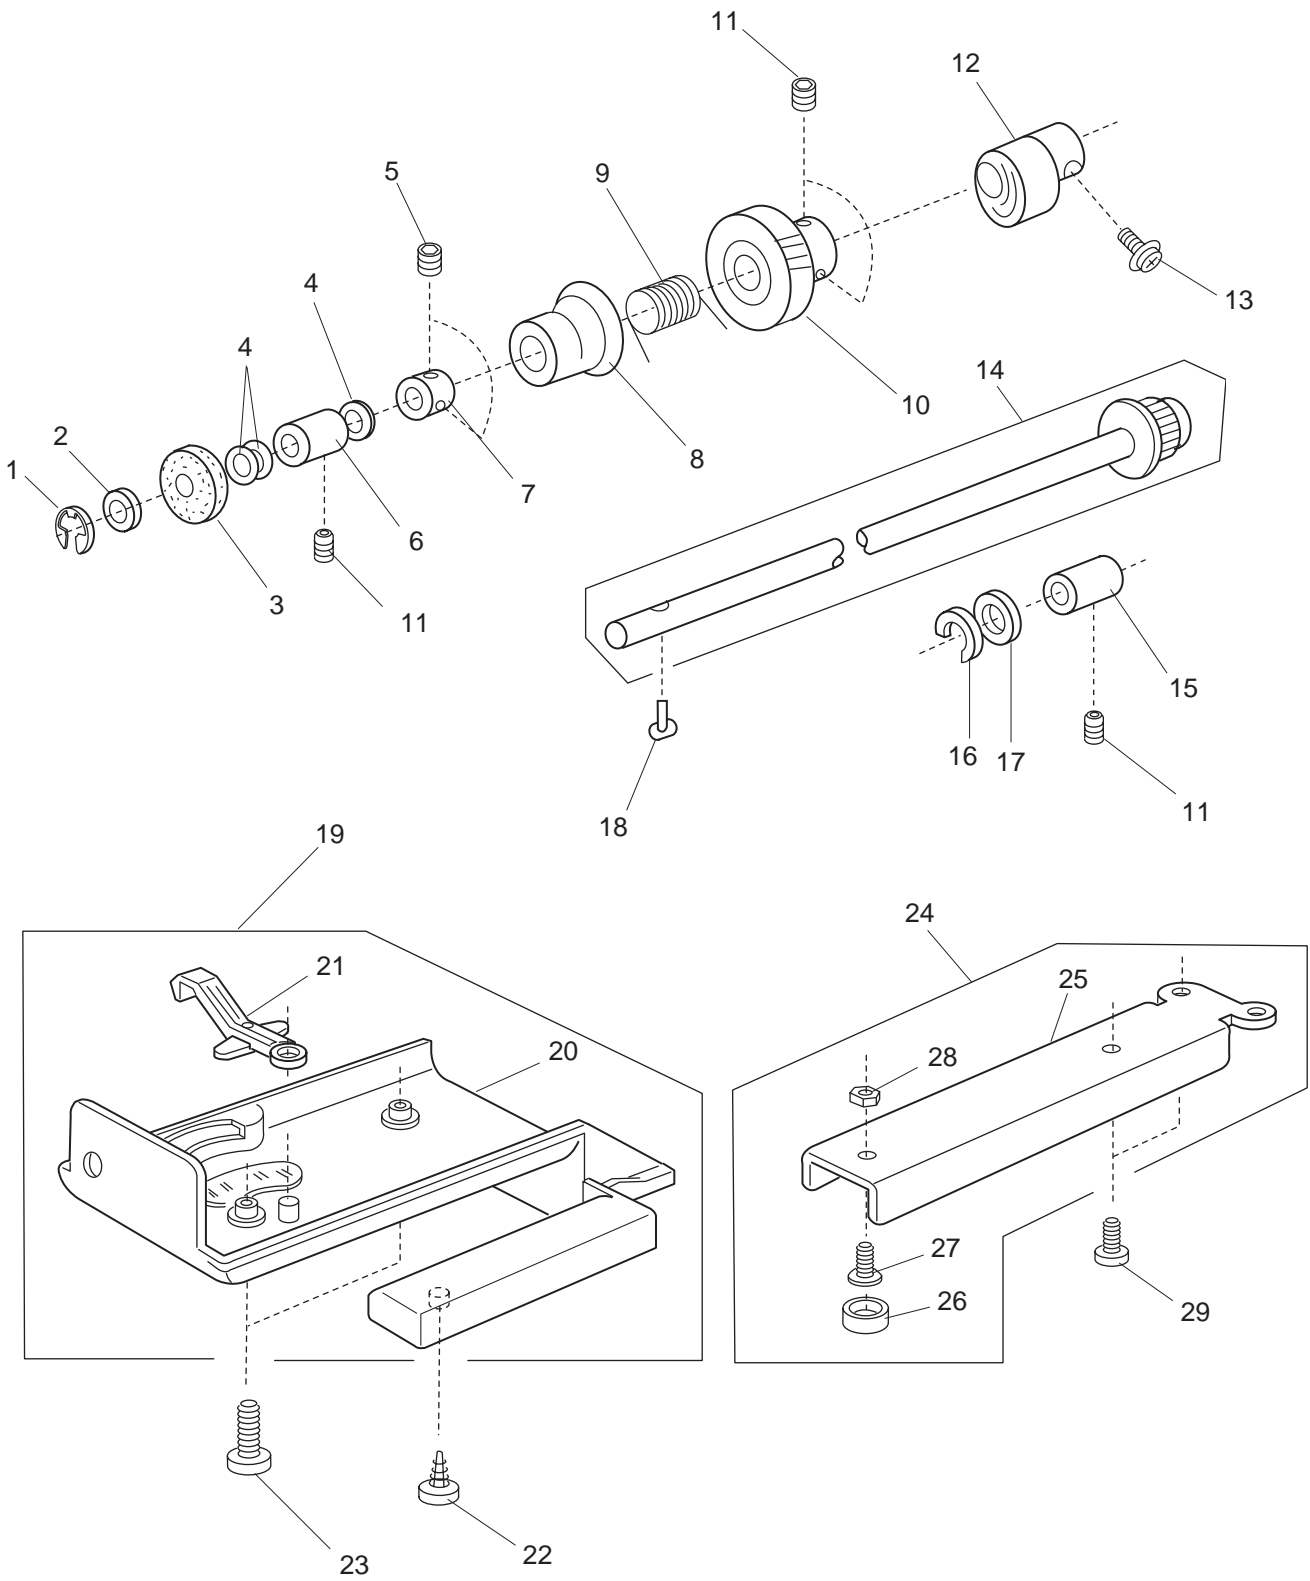

PARTS LIST

PARTS LIST

KEY NO.	PARTS NO.	DESCRIPTION
1	000002806	Snap ring E-6
2	858177002	Lower shaft washer
3	735143005	Felt
4	000038502	Washer
5	000111201	Hexagonal socket screw 4x4
6	650078002	Lower shaft bushing (Front)
7	820166001	Ring
8	753183025	Feed lifting cam
9	686035008	Feed lifting cam spring
10	650955002	Lower shaft gear
11	000111304	Hexagonal socket screw 5x5
12	751148000	Feed cam
13	000115009	Setscrew TP3x8
14	751612206	Lower shaft (unit)
15	650079003	Lower shaft bushing (rear)
16	822112008	Felt holder (1)
17	822070003	Felt
18	820161006	Feed lifting pin
19	843601004	Bed cover (unit)
20	843001008	Bed cover
21	753005000	Drop feed lever
22	000120203	Setscrew 3x8 (B)
23	000101703	Setscrew 4x12
24	827601107	Arm base (unit)
25	827002102	Arm base
26	735002001	Bed rubber foot
27	000097901	Setscrew 5x18
28	000061412	Nut 5-3-8
29	000066808	Setscrew 6x14