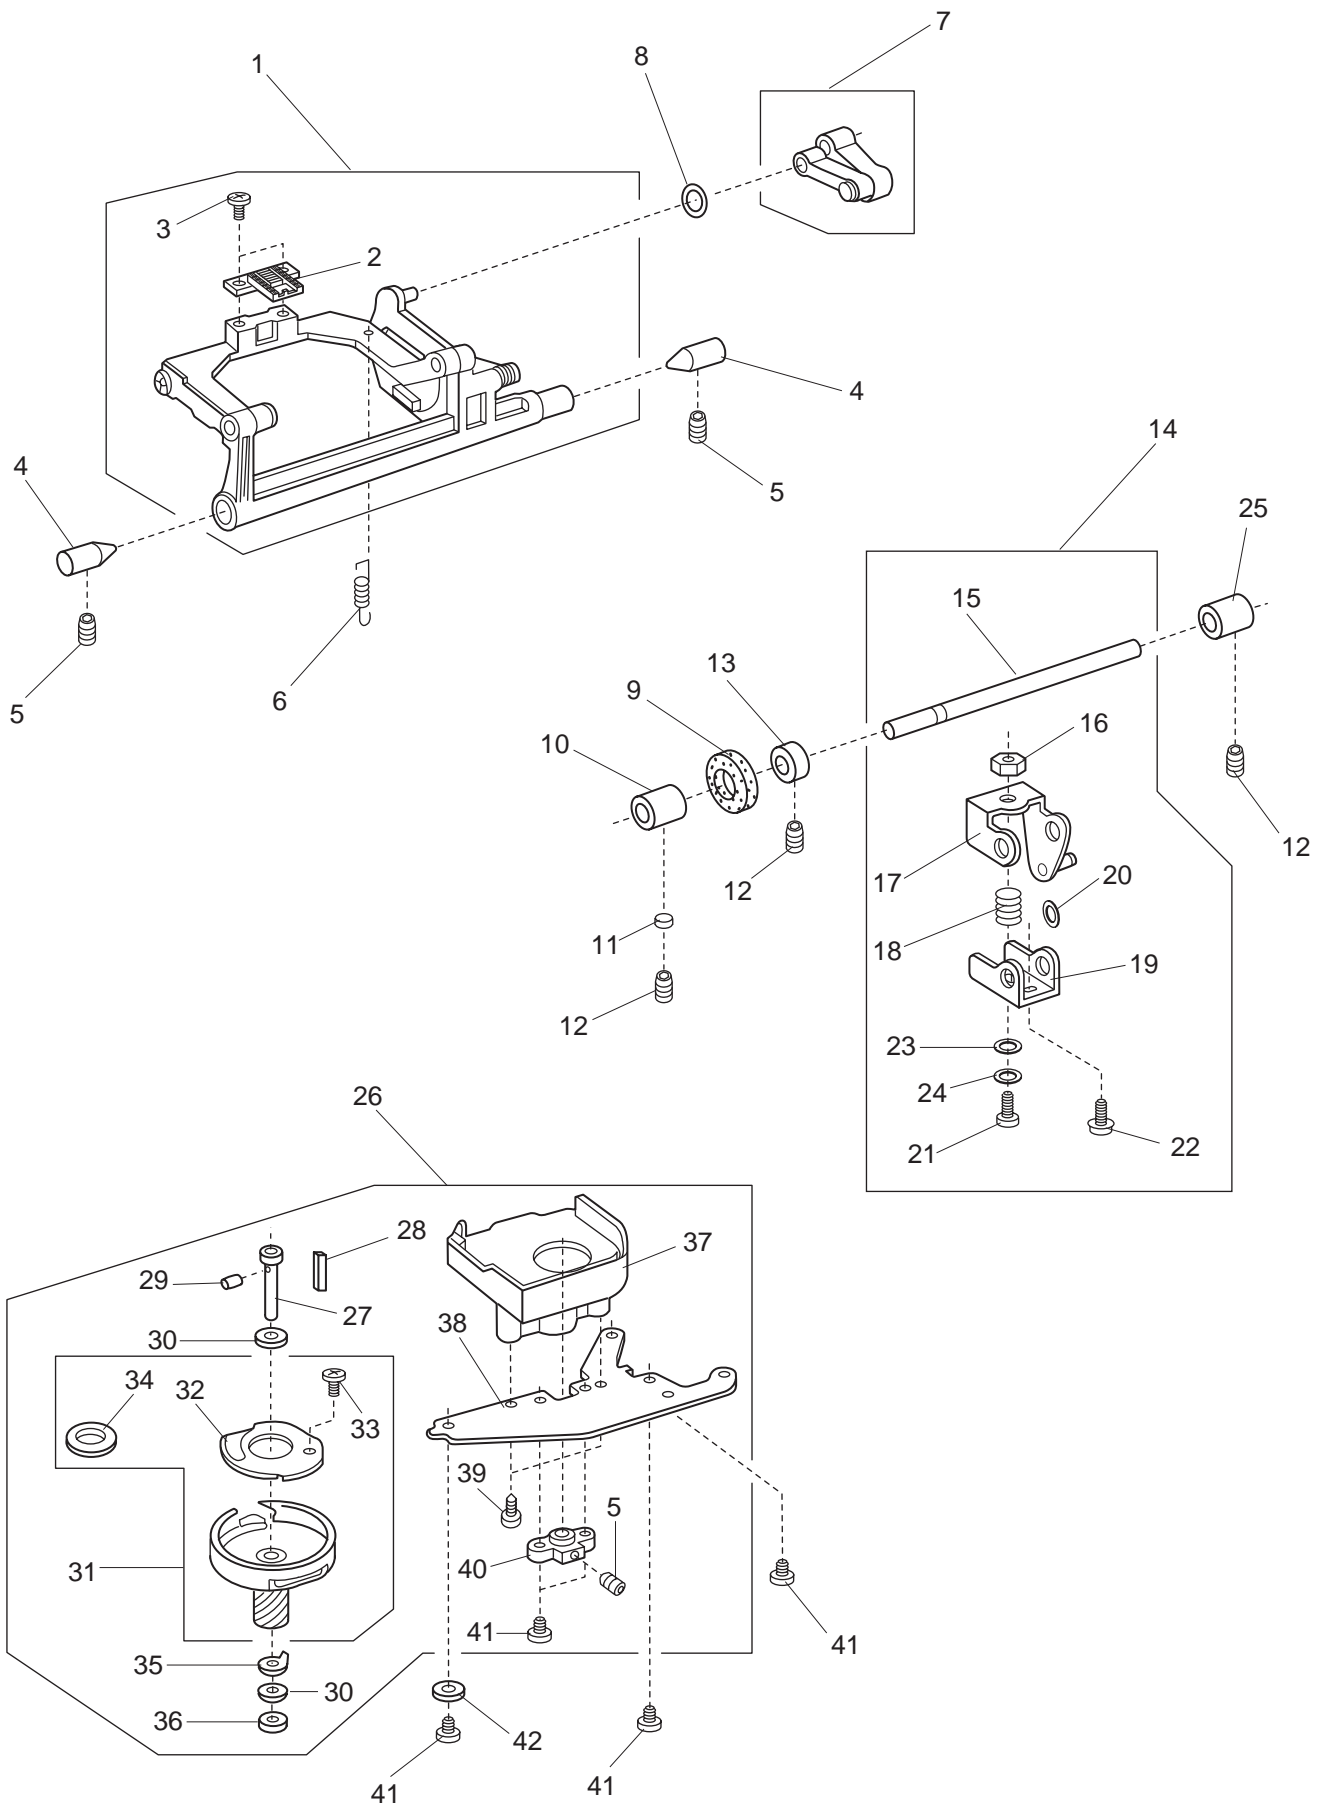

PARTS LIST

PARTS LIST

KEY NO.	PARTS NO.	DESCRIPTION
1	834527100	Feed rock shaft (unit)
2	840005003	Feed dog
3	000104005	Setscrew 3.5x8
4	738055008	Center pin
5	000111304	Hexagonal socket screw 5x5
6	650085002	Spring
7	650612004	Feed regulator (unit)
8	000036603	Washer
9	823110009	Felt
10	625144002	Bushing (front)
11	650175000	Washer
12	000111201	Hexagonal socket screw 4x4
13	820387000	Ring
14	840603007	Feed shaft (unit)
15	840006004	Feed shaft
16	000160102	Adjustable lock nut 4
17	825261002	Feed adjusting arm (2)
18	589040002	Spring
19	827043105	Feed adjusting arm (1)
20	810207004	Washer
21	827086007	Feed adjusting arm screw
22	000115906	Setscrew 3x12
23	000071013	Washer
24	000036407	Thrust washer FT 50
25	650092002	Bushing (rear)
26	827614033	Hook race (unit)
27	820123006	Hook race shaft
28	820124007	Hook shaft oil wick (1)
29	820125008	Hook shaft oil wick (2)
30	000038409	Washer
31	650623008	Hook body (unit)
32	627191000	Thread guard plate
33	820374004	Setscrew 2x2.3
34	627190010	Magnet
35	627192001	Washer
36	625102008	Washer
37	827040009	Cover
38	823106002	Hook race set plate
39	000107204	Setscrew 3x12 (B)
40	650094004	Hook race shaft base
41	000081005	Setscrew 4x8
42	000070506	Washer 4