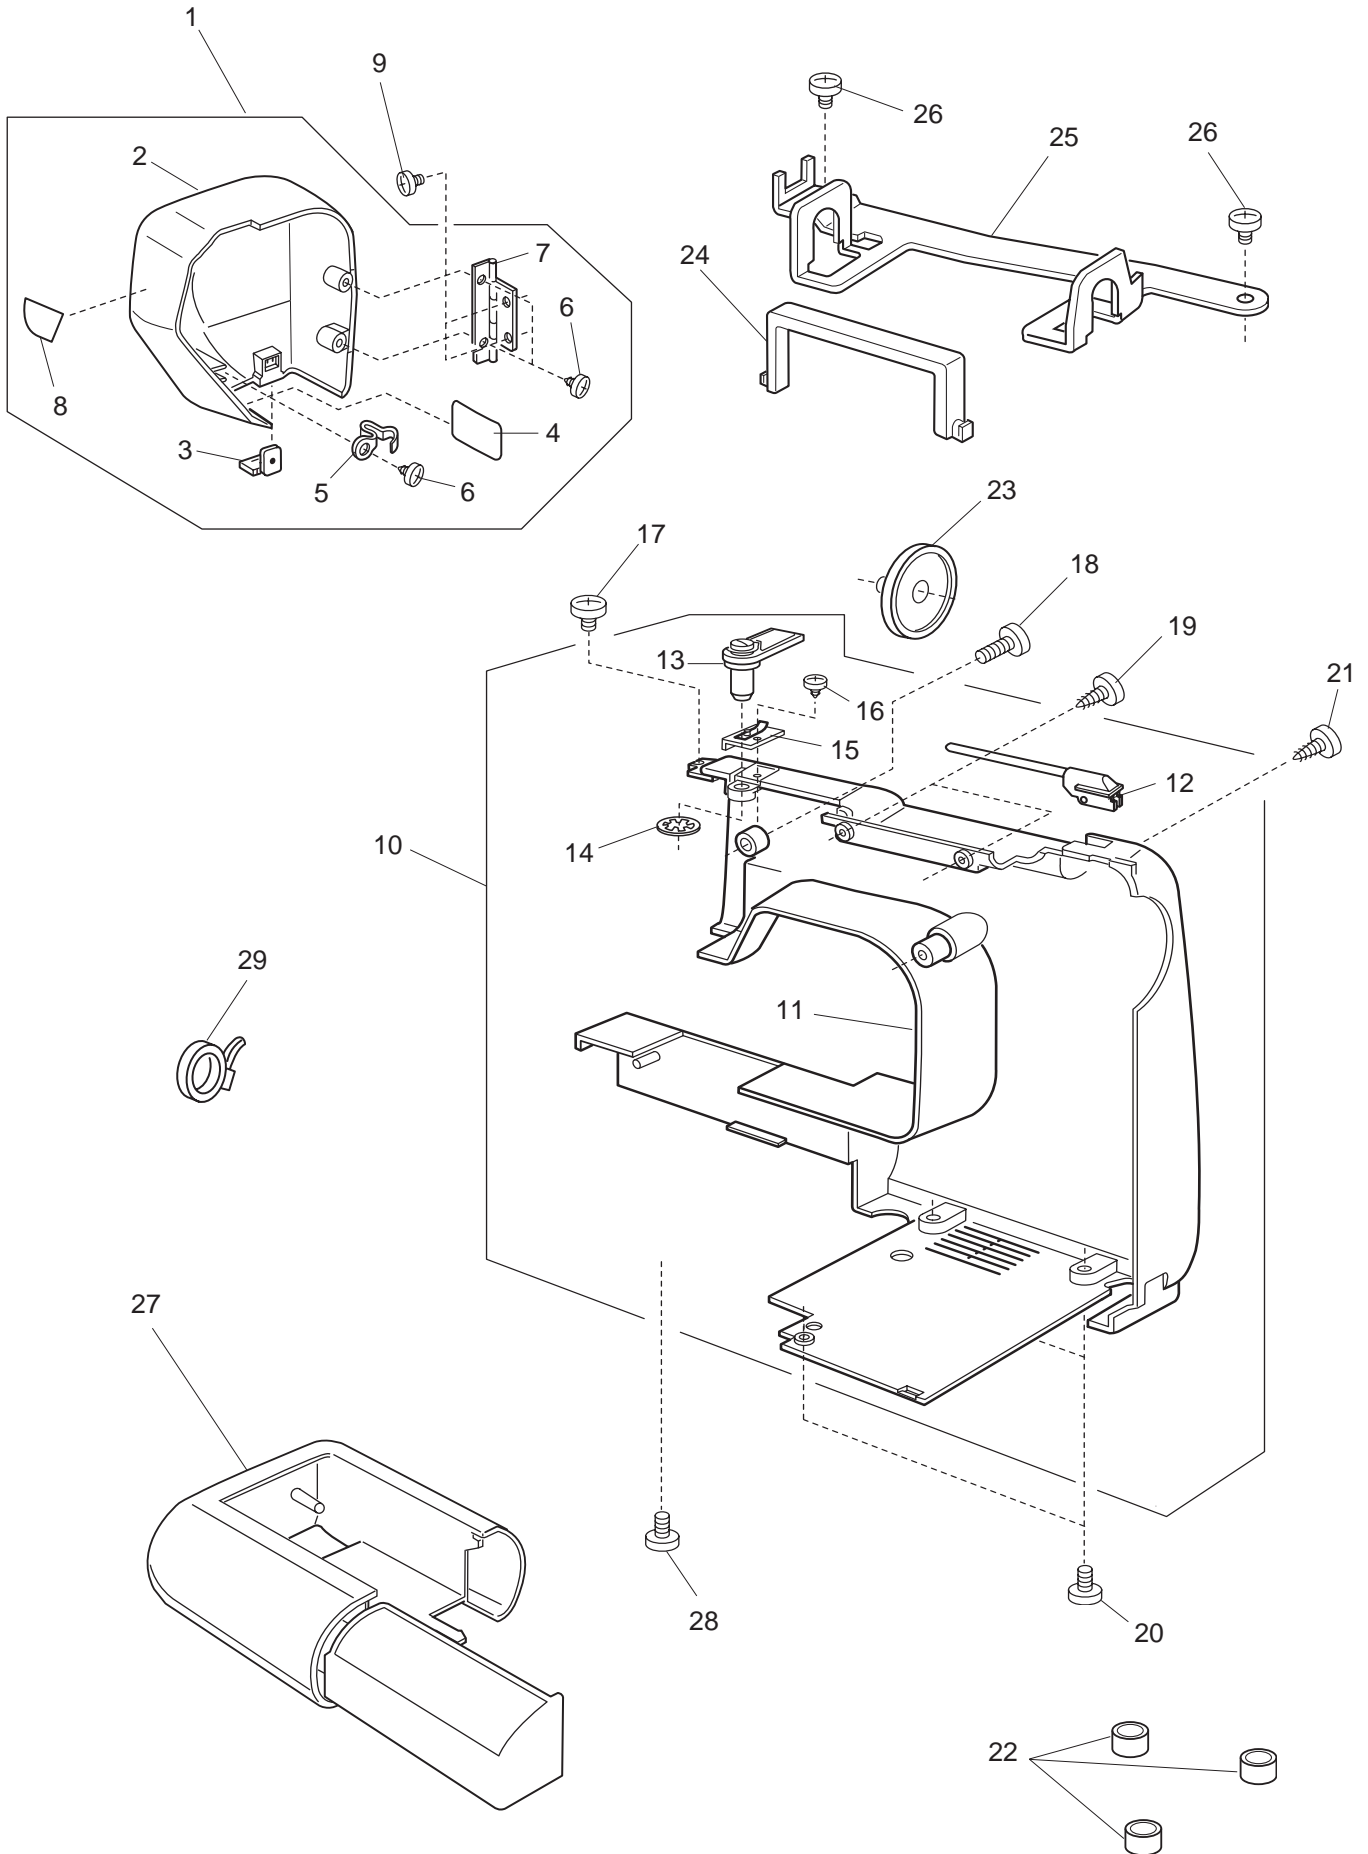

## PARTS LIST

KEY NO.	PARTS NO.	DESCRIPTION
1	843653920	Face plate (unit)
2	843128208	Face plate
3	840602006	Thread cutter (unit)
4	827099003	Face plate sticker
5	731067002	Spring
6	000161206	Setscrew 3x10 (B)
7	843545009	Face plate hinge (unit)
8	843129807	Plate
9	000081119	Setscrew TP4x6
10	843646207	Rear cover (unit)
11	843126125	Rear cover
12	659067005	Spool pin
13	650503702	Thread guide (unit)
14	000014409	Snap ring CS-8
15	827503005	Top cover thread guide (unit)
16	000162001	Setscrew 2.6x5 (B)
17	810220003	Setscrew
18	000104119	Setscrew 4x20
19	000161309	Setscrew 3x12 (B)
20	000103509	Setscrew 4x10
21	000119601	Setscrew 4x25 (B)
22	647009002	Bed rubber foot
23	822020503	Spool cap (large)
24	751100000	Carrying handle
25	843005002	Carrying handle base plate
26	000081005	Setscrew 4x8
27	843127001	Extension table (unit)
28	000115205	Setscrew TP4x6
29	000053008	Cord binder