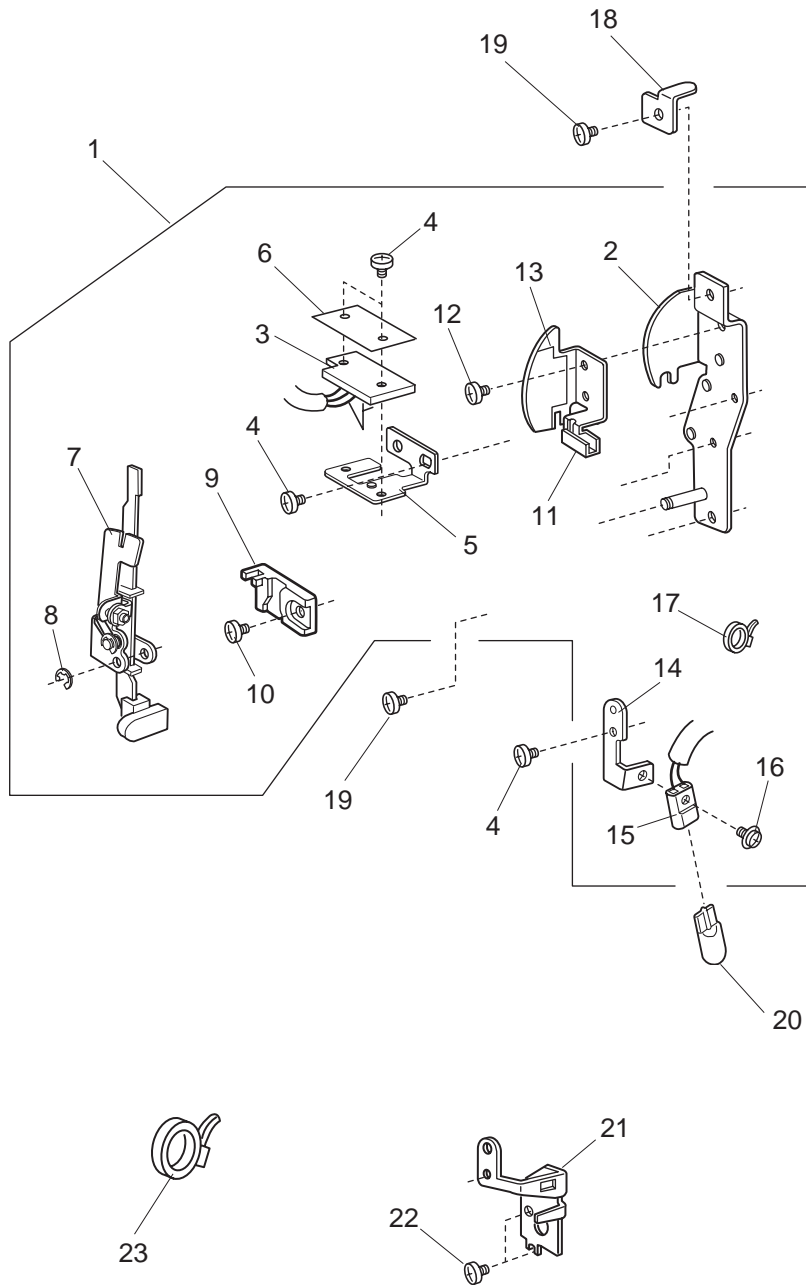

PARTS LIST

PARTS LIST

KEY NO.	PARTS NO.	DESCRIPTION
1	843623703	Front base plate (unit)
2	827028012	Front base plate
3	843502004	Printed circuit board E-1 (unit)
4	000101105	Setscrew 3x4
5	844040013	BH sensor set plate
6	845029008	Insulation paper
7	843625107	BH lever (unit)
8	000002105	Snap ring E-3
9	830057010	BH lever guide
10	000103808	Setscrew 3x5
11	827029013	Cord guide plate
12	652203004	Setscrew 3x3.5
13	829016002	Sticker
14	843055007	Lamp set plate (2)
15	843508000	Lump socket (uint)
16	000115308	Setscrew TP2x8
17	000053709	Cord binder
18	827106004	Set plate
19	000081005	Setscrew 4x8
20	000026002	Wedge base lamp 12V 5W
21	843038004	Lamp set plate (1)
22	000101507	Setscrew 3.5x5
23	000053101	Cord binder