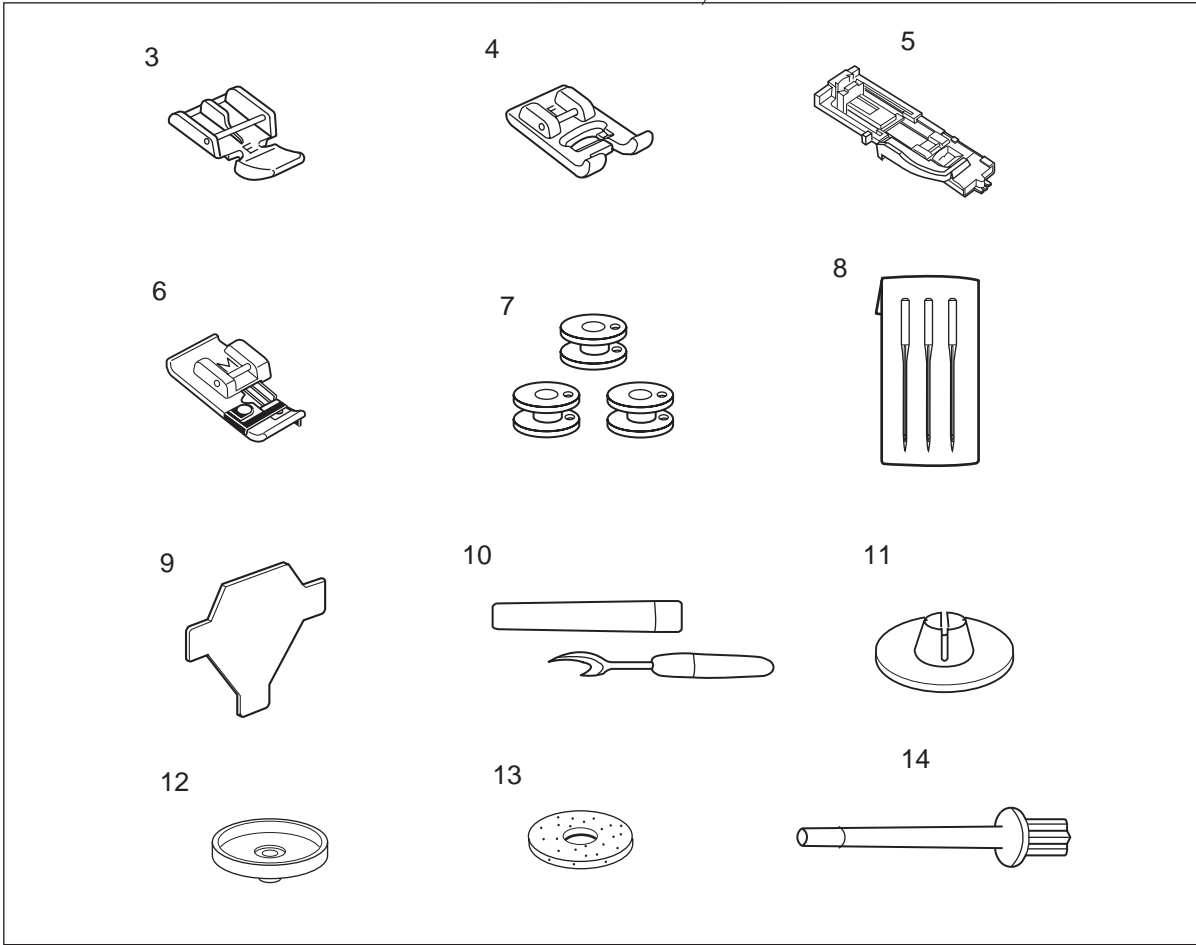

PARTS LIST

PARTS LIST

KEY NO.	PARTS NO.	DESCRIPTION
1	843870246	Accessory set (unit)
2	843823004	Accessory box
3	829801002	Zipper foot
4	822804118	Satin foot
5	753801004	Buttonhole foot
6	822808008	Overedge foot
7	102261000	Bobbin
8	639804000	Needle set
9	653802002	Screwdriver
10	647808009	Seam ripper
11	822019509	Spool cap (small)
12	829803004	Spool stand
13	102403109	Felt
14	625031500	Spool pin (2)
15	C-1036	Foot control
16	843801431	Instruction book
17	741811000	Cover
18	830335004	Power supply cord