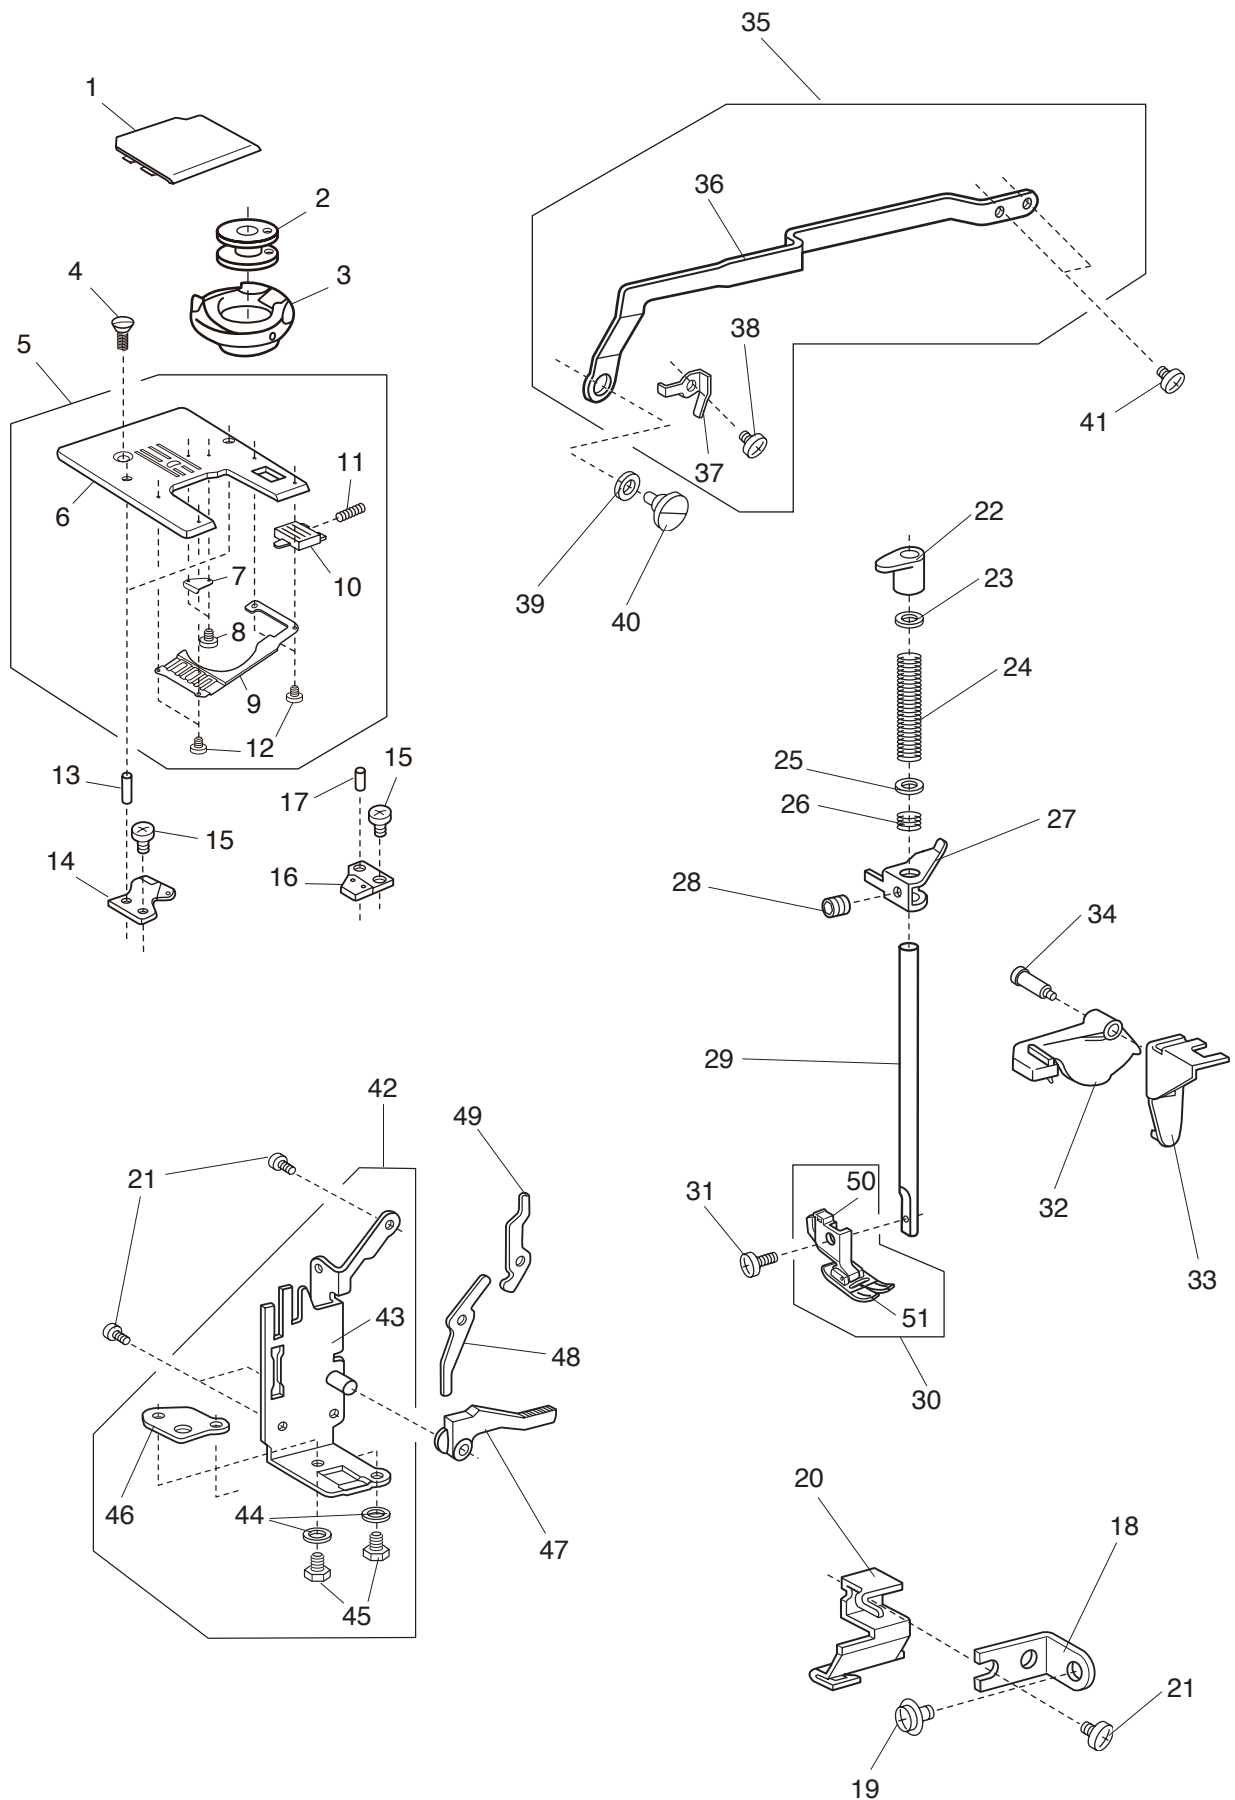

PARTS LIST

PARTS LIST

KEY NO.	PARTS NO.	DESCRIPTION
1	750036012	Hook cover plate
2	102261000	Bobbin
3	627569106	Bobbin holder (unit)
4	681009101	Needle plate set screw
5	756604509	Needle plate (unit)
6	756008105	Needle plate
7	654078004	Rotation stopper
8	820373003	Setscrew 2x3
9	751374007	Hook cover plate holder
10	825016000	Hook cover plate holder release button
11	825017001	Hook cover plate holder spring
12	820374004	Setscrew 2x2.3
13	000122504	Pin D3x10CH
14	827011001	Bobbin holder stopper
15	810220003	Setscrew
16	627567001	Bobbin holder stopper (unit)
17	000122700	Pin D2.5x6-LC
18	827037003	Front panel set plate
19	000115205	Setscrew 4x6
20	827036002	Arm thread guide
21	000081005	Setscrew 4x8
22	652104004	Bushing
23	652201002	Washer
24	826006000	Presser bar spring
25	826055004	Washer
26	826056005	Spring
27	735028003	Presser bar supporter
28	000111500	Hexagonal socket screw 4x8
29	827021004	Presser bar
30	660509008	Presser foot (unit)
31	660106001	Setscrew
32	829013009	Presser foot pressure adjusting lever
33	829014000	Presser foot pressure adjusting plate
34	820090003	Setscrew
35	827622012	Zigzag rod (unit)
36	827055018	Zigzag rod
37	827088009	Zigzag rod spring
38	820373003	Setscrew 2x3
39	653037008	Washer
40	678084007	Eccentric pin
41	000078319	Setscrew 3x6
42	827608012	Presser base plate (unit)
43	827020014	Presser base plate
44	000070908	Washer 4
45	000066303	Hexagonal bolt 4x6
46	827082003	Foot regulating plate
47	735029200	Presser foot lifter
48	827022005	Tension release lever (1)
49	827023006	Tension release lever (2)
50	660806008	Presser foot holder (unit)
51	832523007	Zigzag foot (unit)